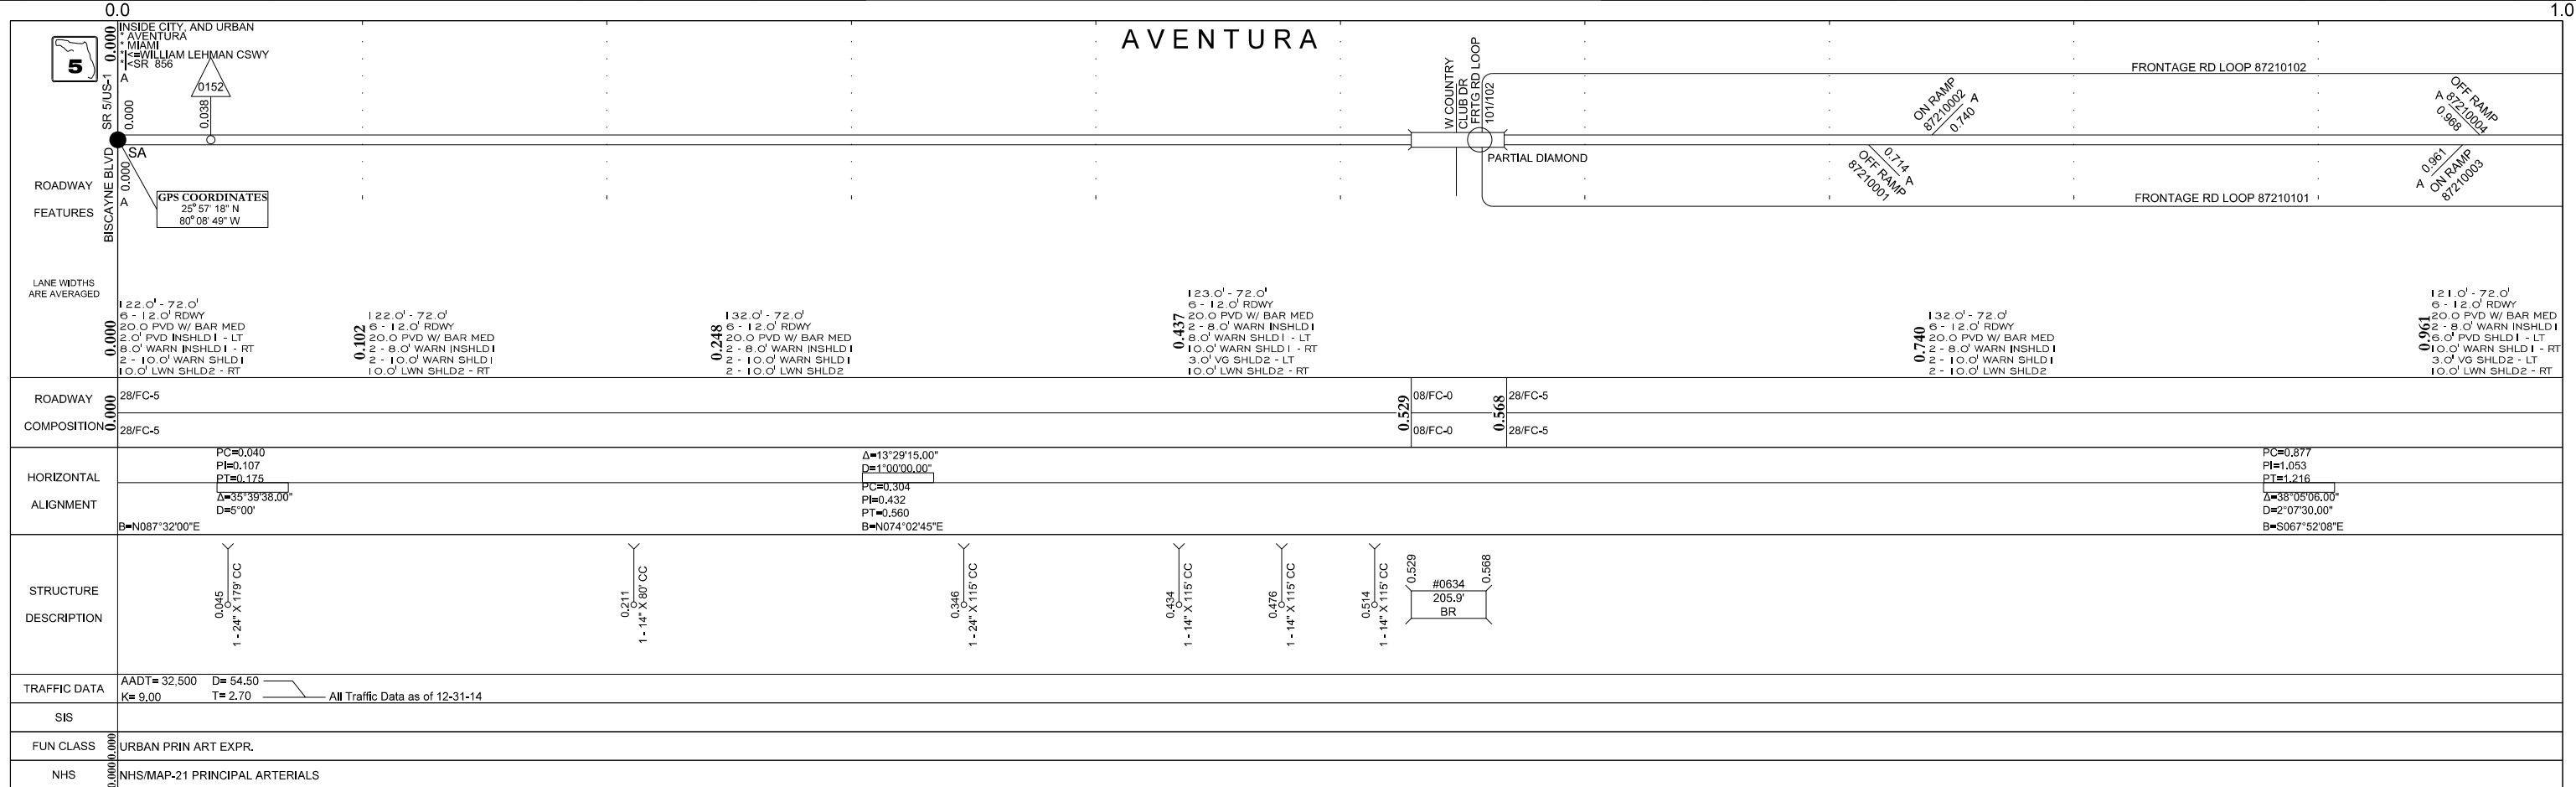

FLORIDA DEPARTMENT OF TRANSPORTATION STRAIGHT LINE DIAGRAM OF ROAD INVENTORY

● = SIGNALIZED INTERSECTION