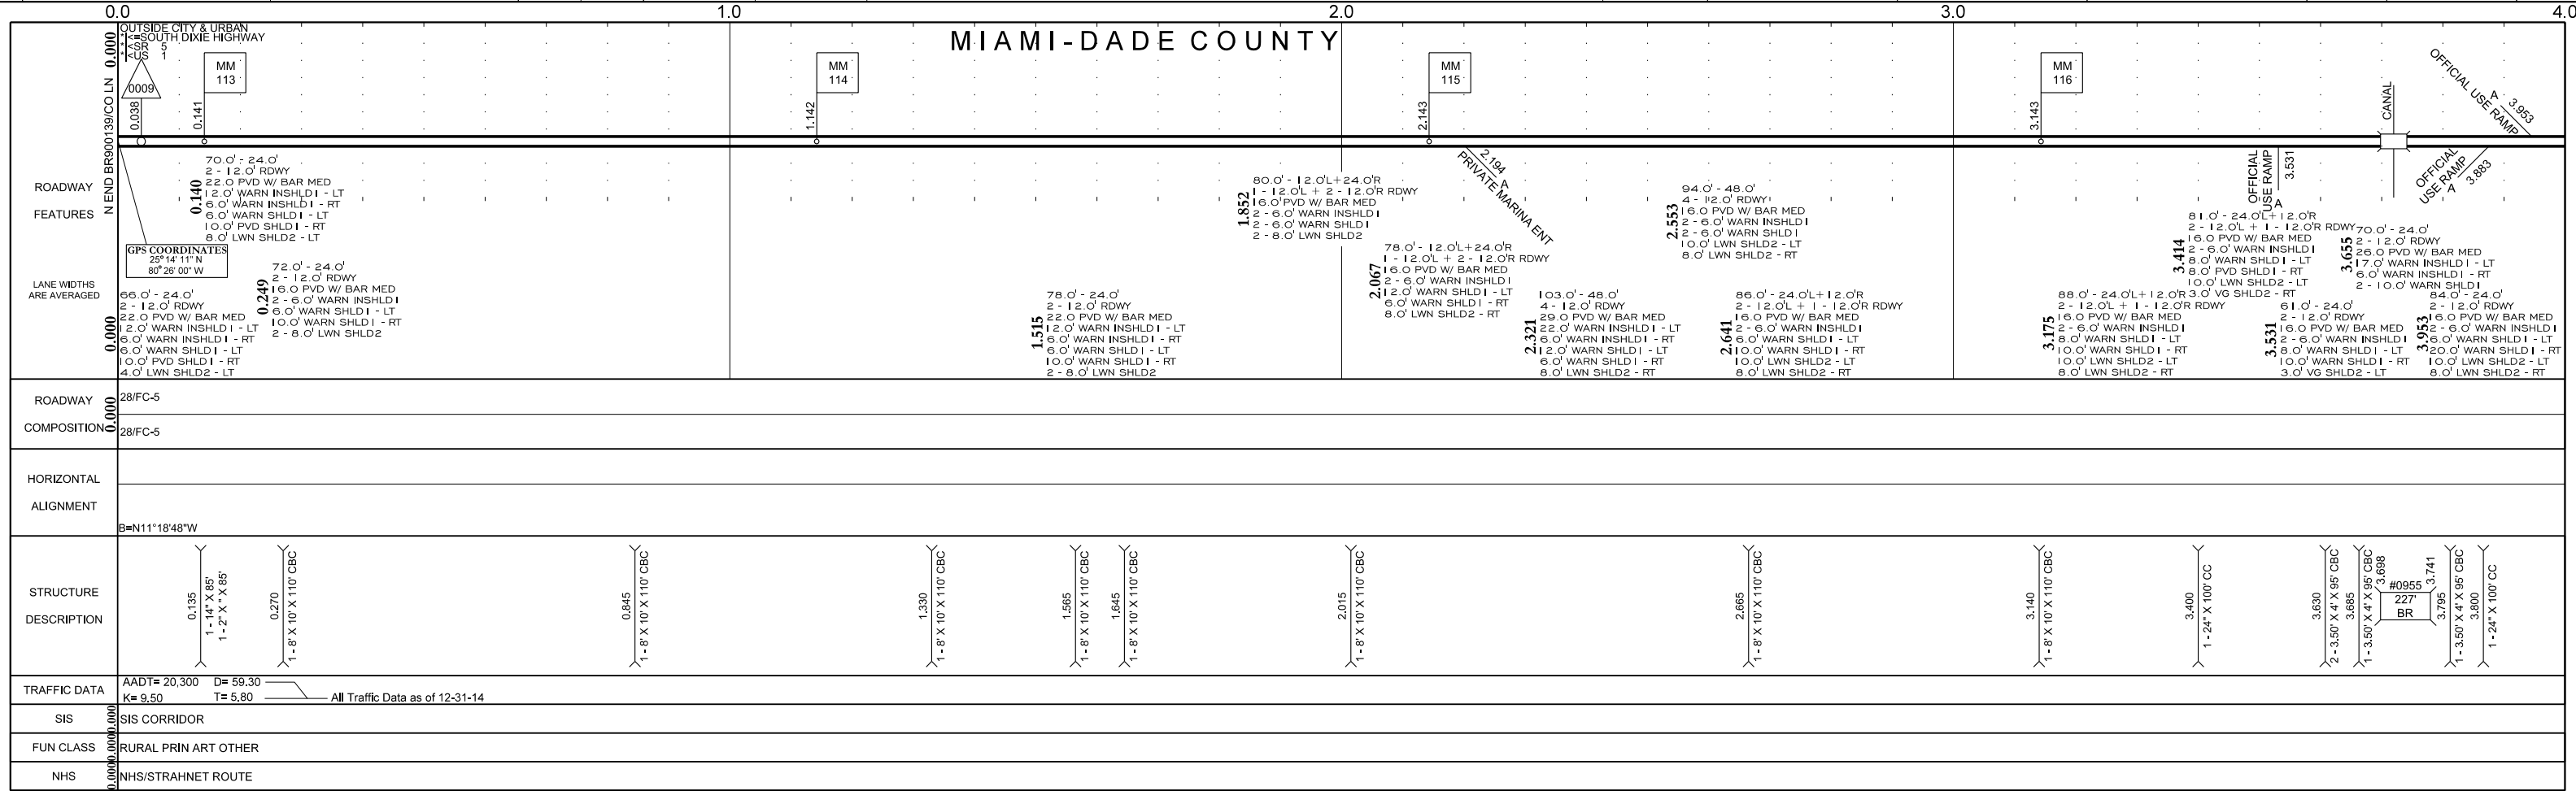

FLORIDA DEPARTMENT OF TRANSPORTATION STRAIGHT LINE DIAGRAM OF ROAD INVENTORY

FLORIDA DEPARTMENT OF TRANSPORTATION
STRAIGHT LINE DIAGRAM OF ROAD INVENTORY