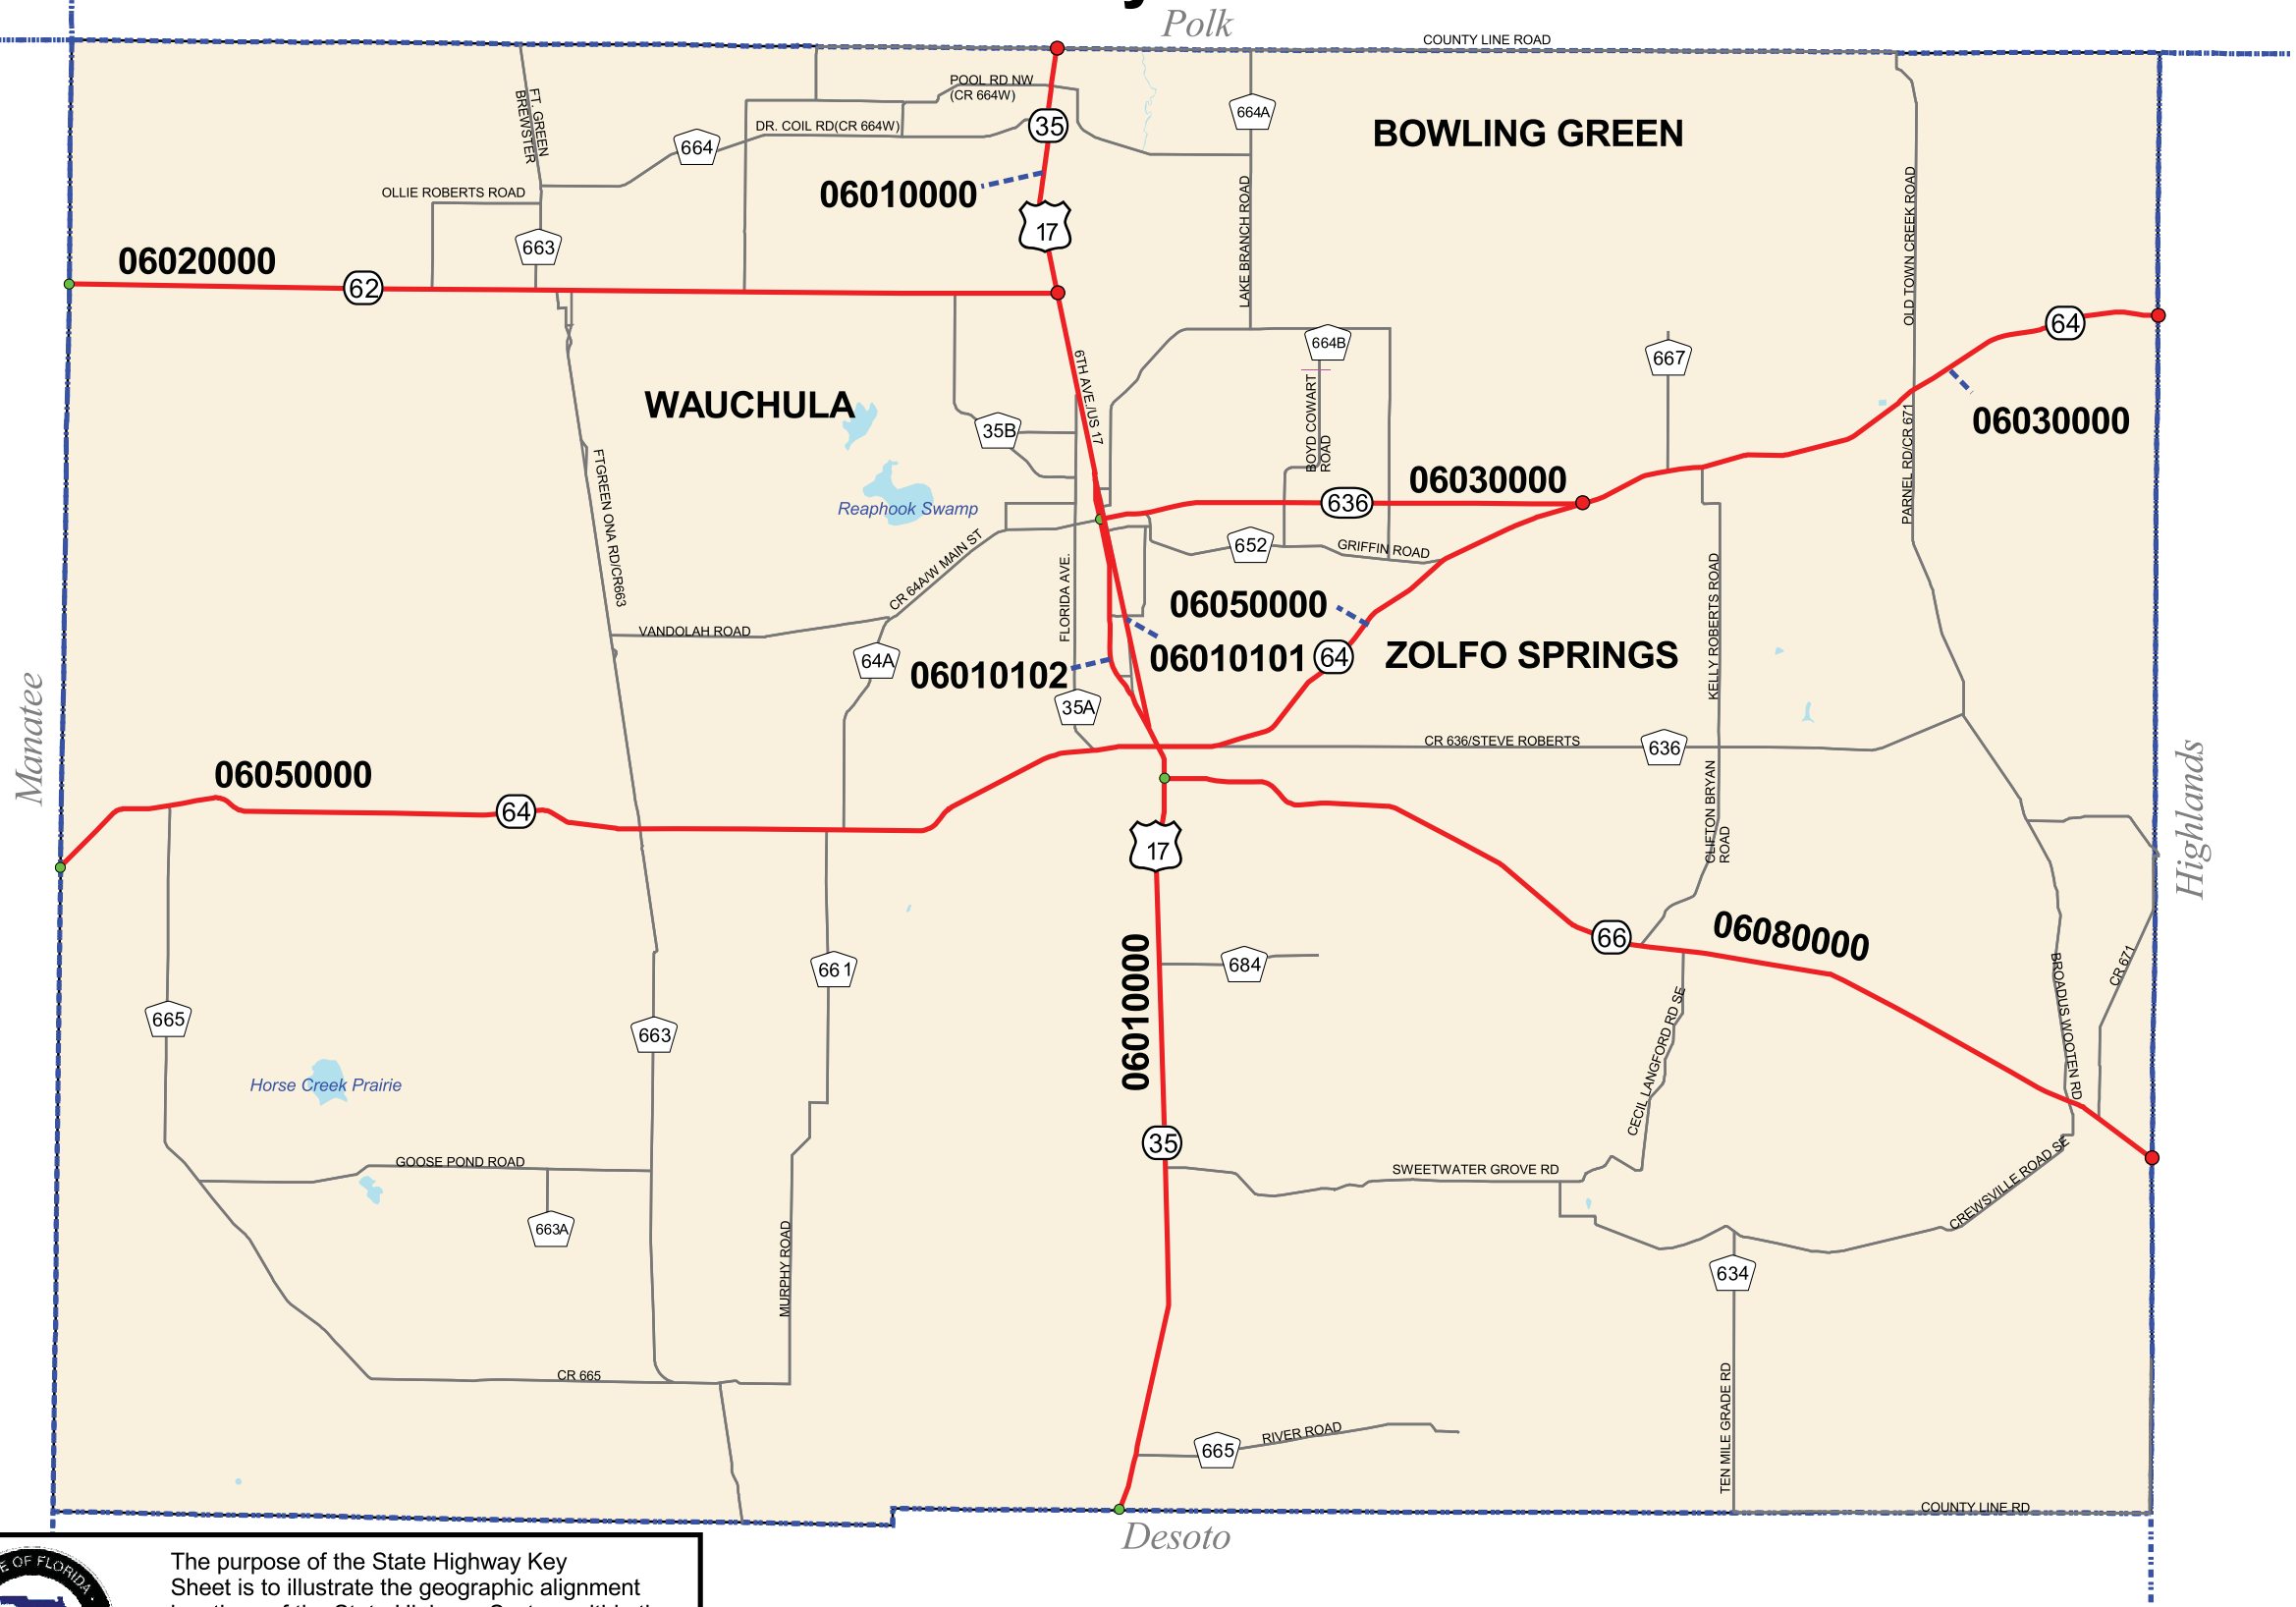

State Highway System Key Sheet Hardee County

Legend

- Hydrography
- County Boundary
- Toll Roads
- Interstates
- U.S. Routes
- State Roads
- County Roads
- On System Roads
- City and County Roads

District 1

The purpose of the State Highway Key Sheet is to illustrate the geographic alignment locations of the State Highway System within the County.
Map Preparation Date: 10/22/2013