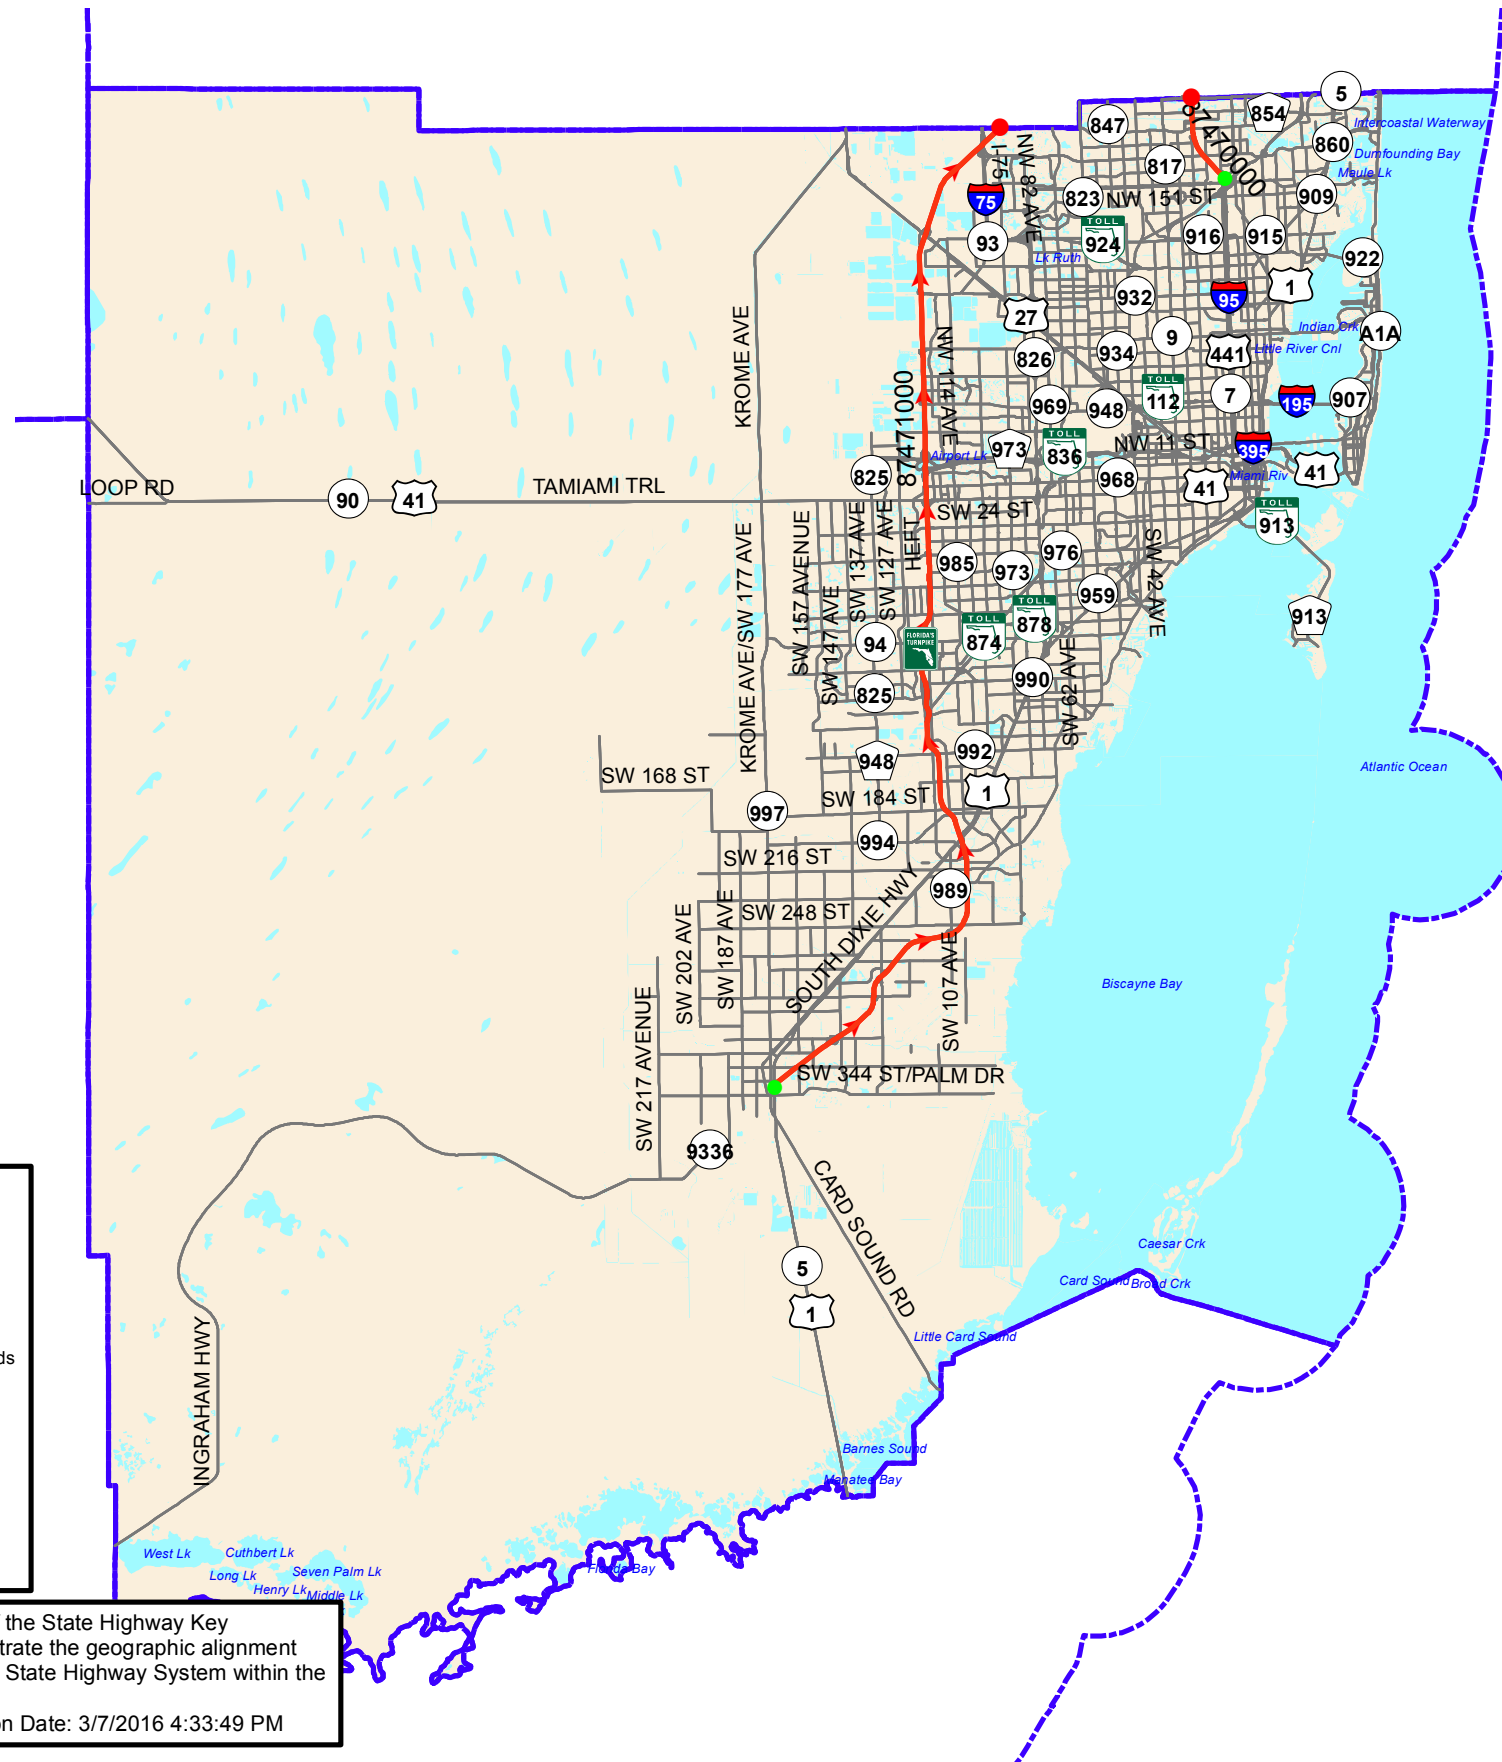

State Highway System Key Sheet Miami-Dade County (Turnpike)

Legend

- Hydrography
- County Boundary
- On System Roads
- BMP
- EMP
- City and County Roads
- Interstates
- U.S. Routes
- State Roads
- County Roads
- Toll Roads

The purpose of the State Highway Key Sheet is to illustrate the geographic alignment locations of the State Highway System within the County.
Map Preparation Date: 3/7/2016 4:33:49 PM