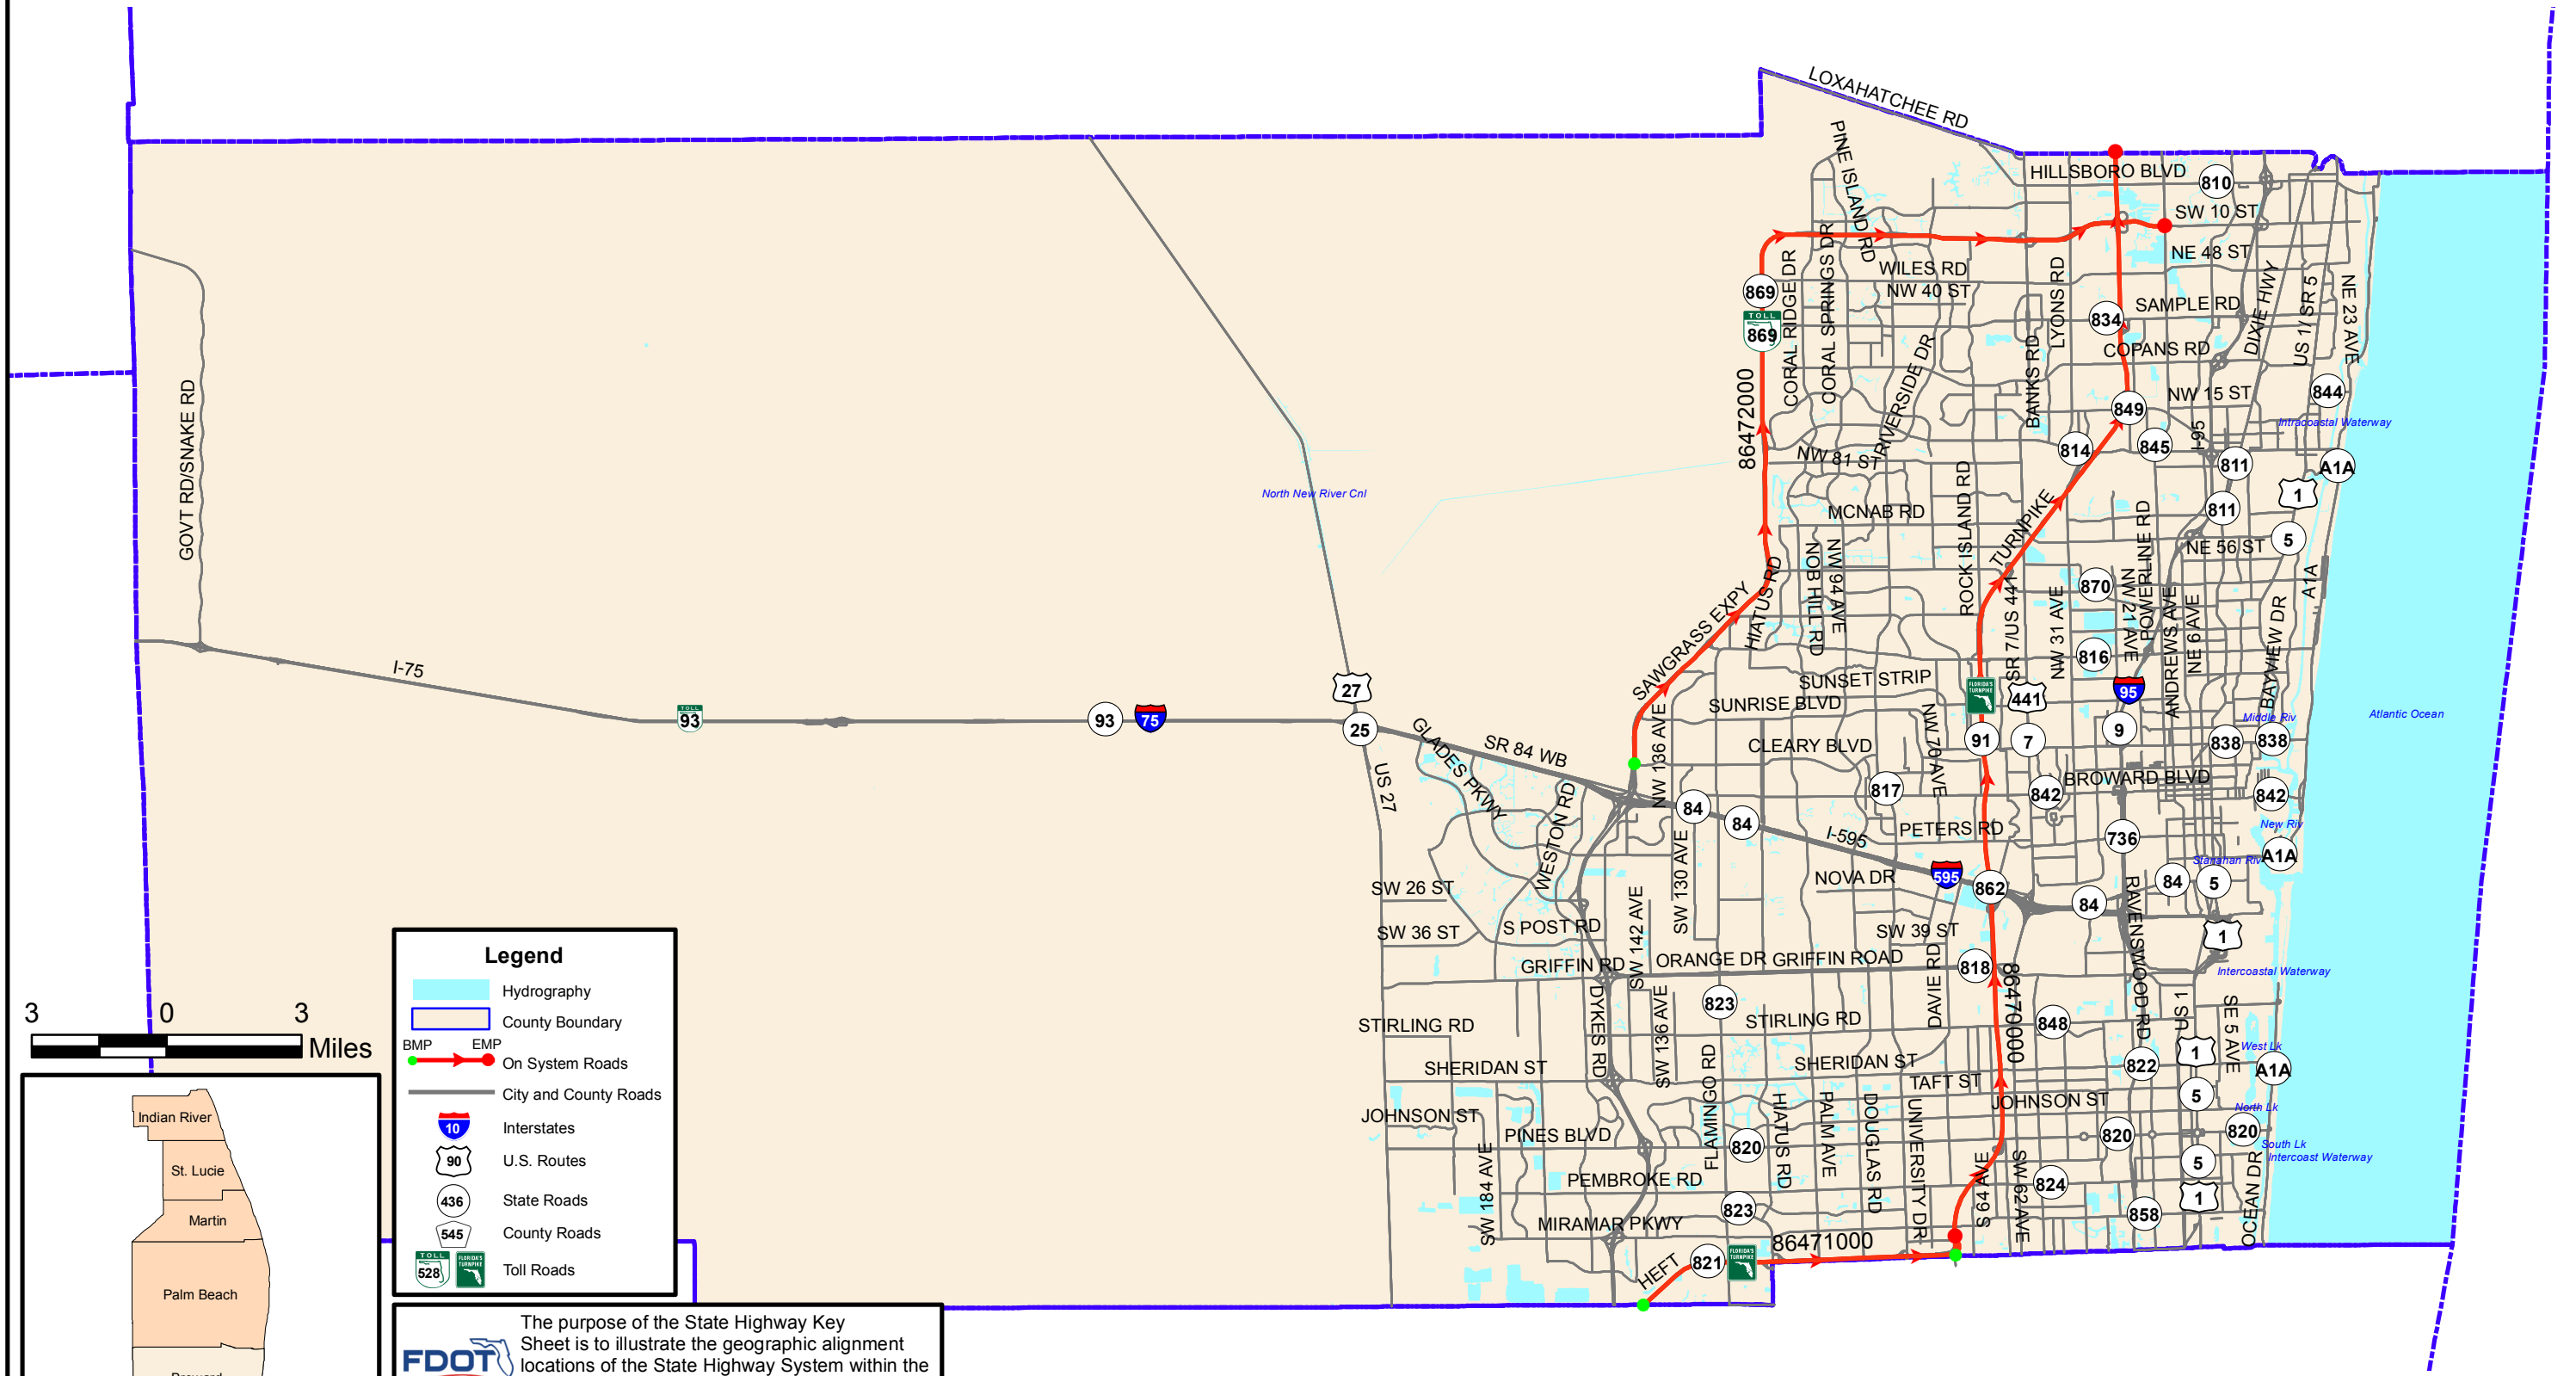

# State Highway System Key Sheet

## Broward County (Turnpike)

**Legend**

- Hydrography
- County Boundary
- On System Roads
- City and County Roads
- Interstates
- U.S. Routes
- State Roads
- County Roads
- Toll Roads

The purpose of the State Highway Key Sheet is to illustrate the geographic alignment locations of the State Highway System within the County.  
 Map Preparation Date: 3/7/2016 3:59:32 PM