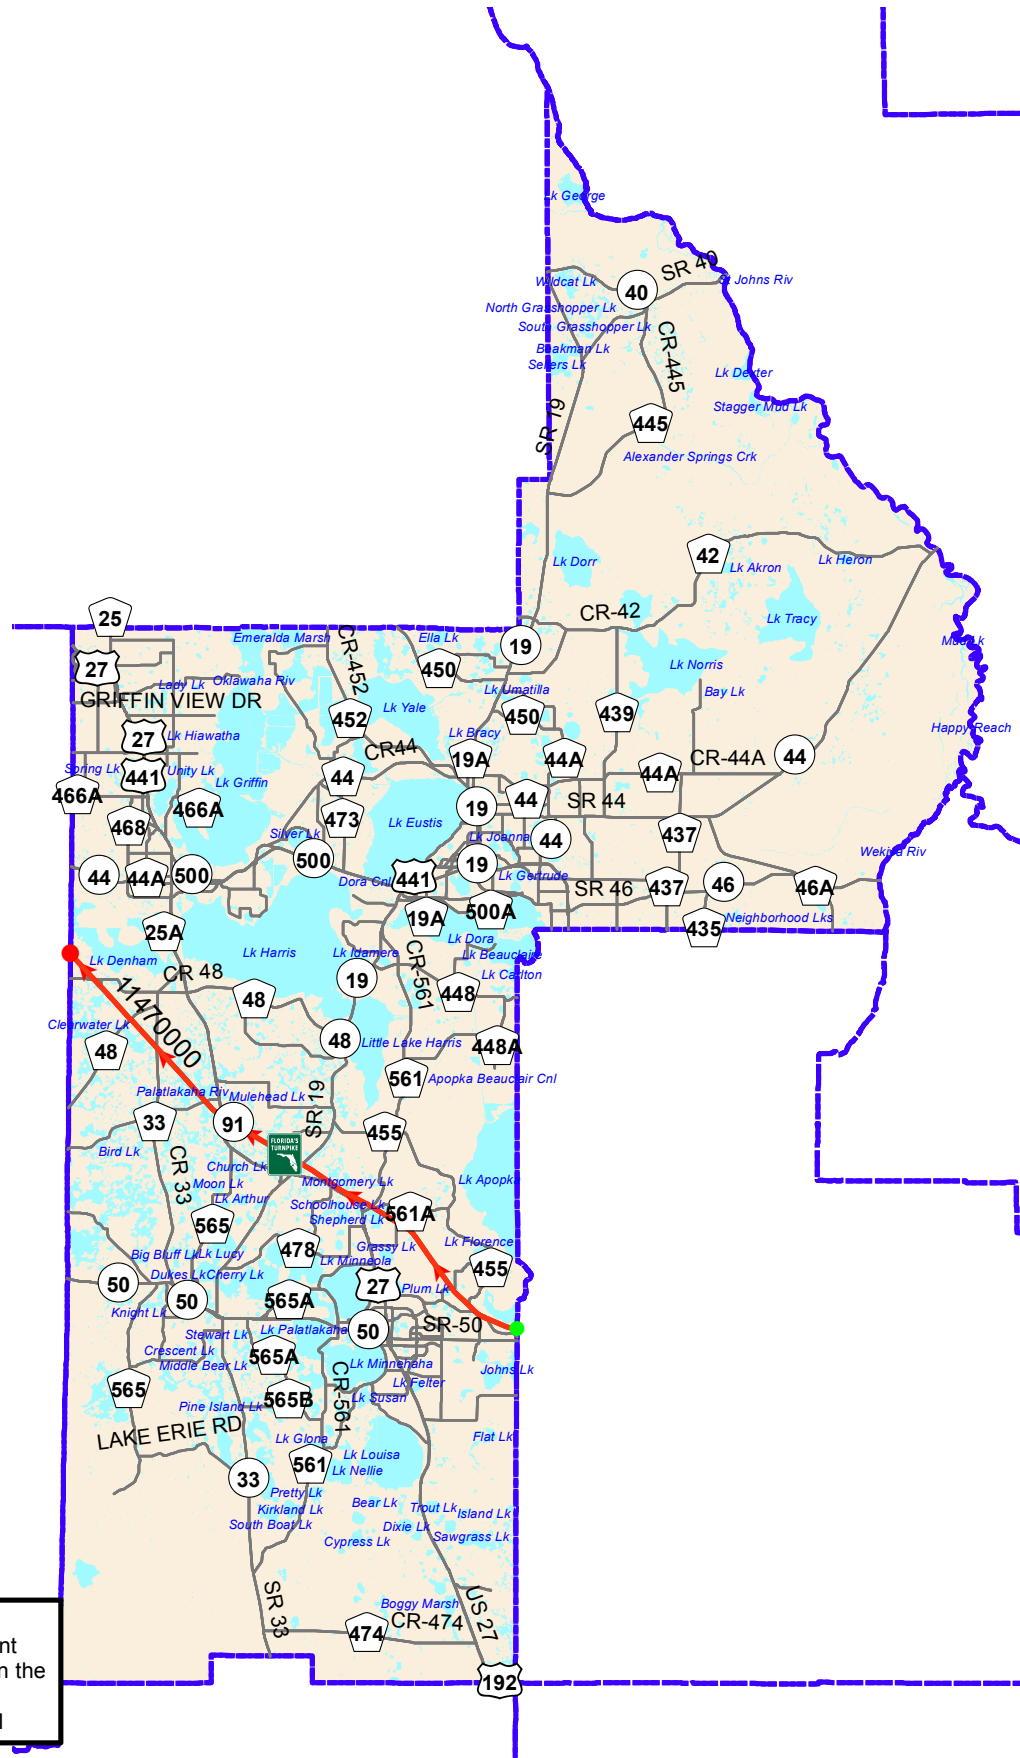

State Highway System Key Sheet Lake County (Turnpike)

Legend

- Hydrography
- County Boundary
- On System Roads
- BMP
- EMP
- City and County Roads
- Interstates
- U.S. Routes
- State Roads
- County Roads
- Toll Roads

The purpose of the State Highway Key Sheet is to illustrate the geographic alignment locations of the State Highway System within the County.
Map Preparation Date: 3/7/2016 4:29:12 PM