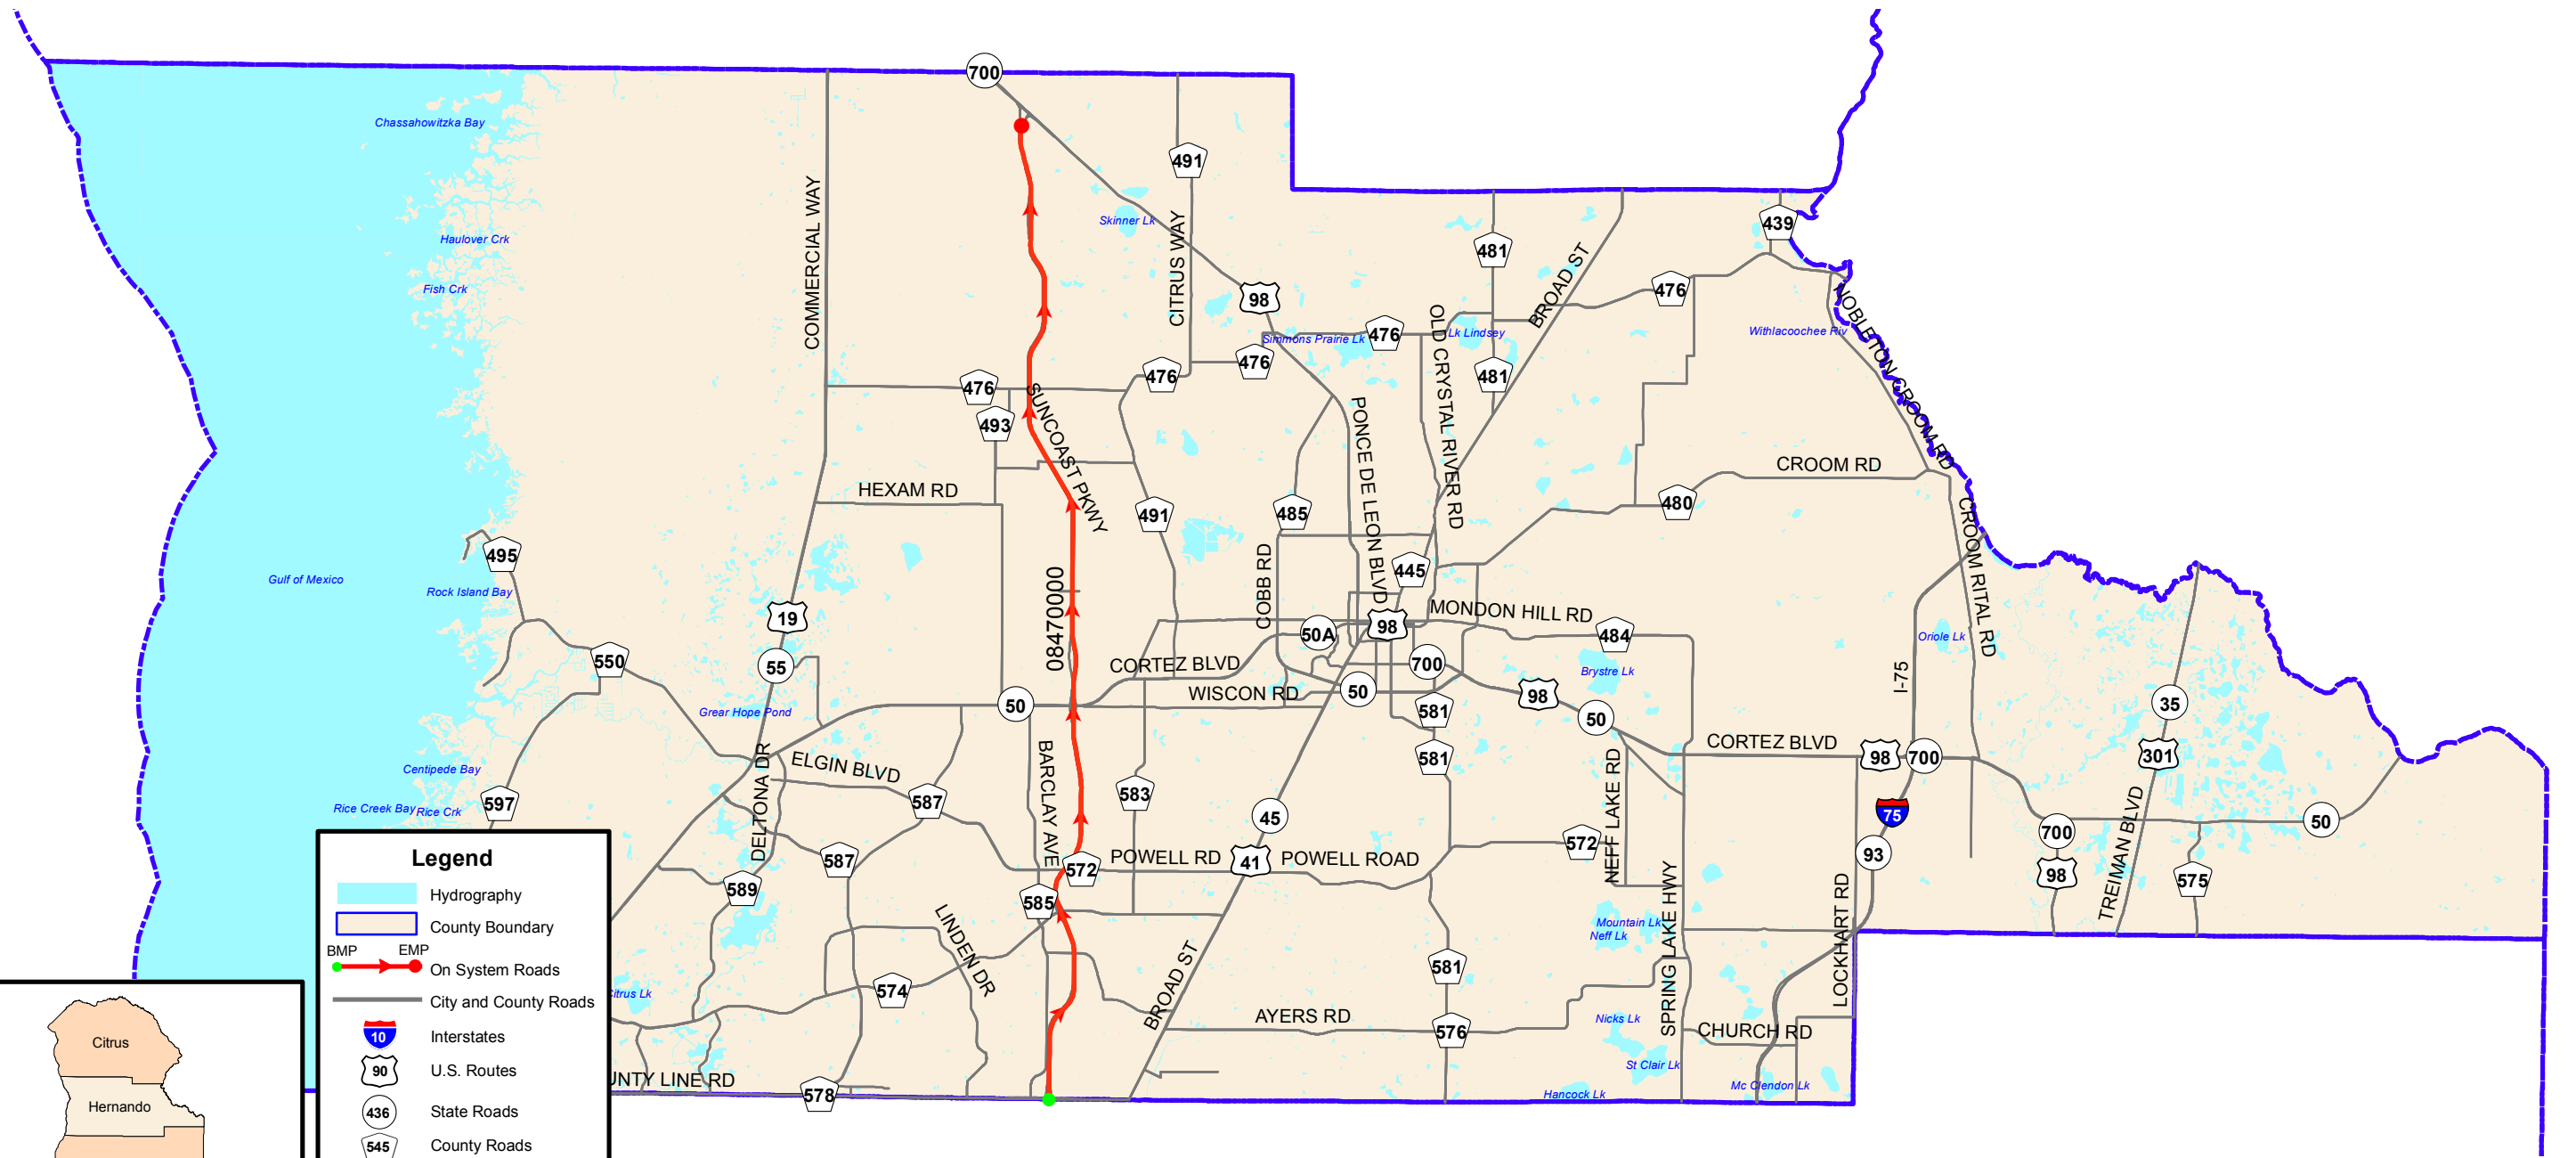

State Highway System Key Sheet Hernando County (Turnpike)

Legend

- Hydrography
- County Boundary
- On System Roads
- BMP
- EMP
- City and County Roads
- Interstates
- U.S. Routes
- State Roads
- County Roads
- Toll Roads

The purpose of the State Highway Key Sheet is to illustrate the geographic alignment locations of the State Highway System within the County.
 Map Preparation Date: 3/7/2016 4:03:25 PM