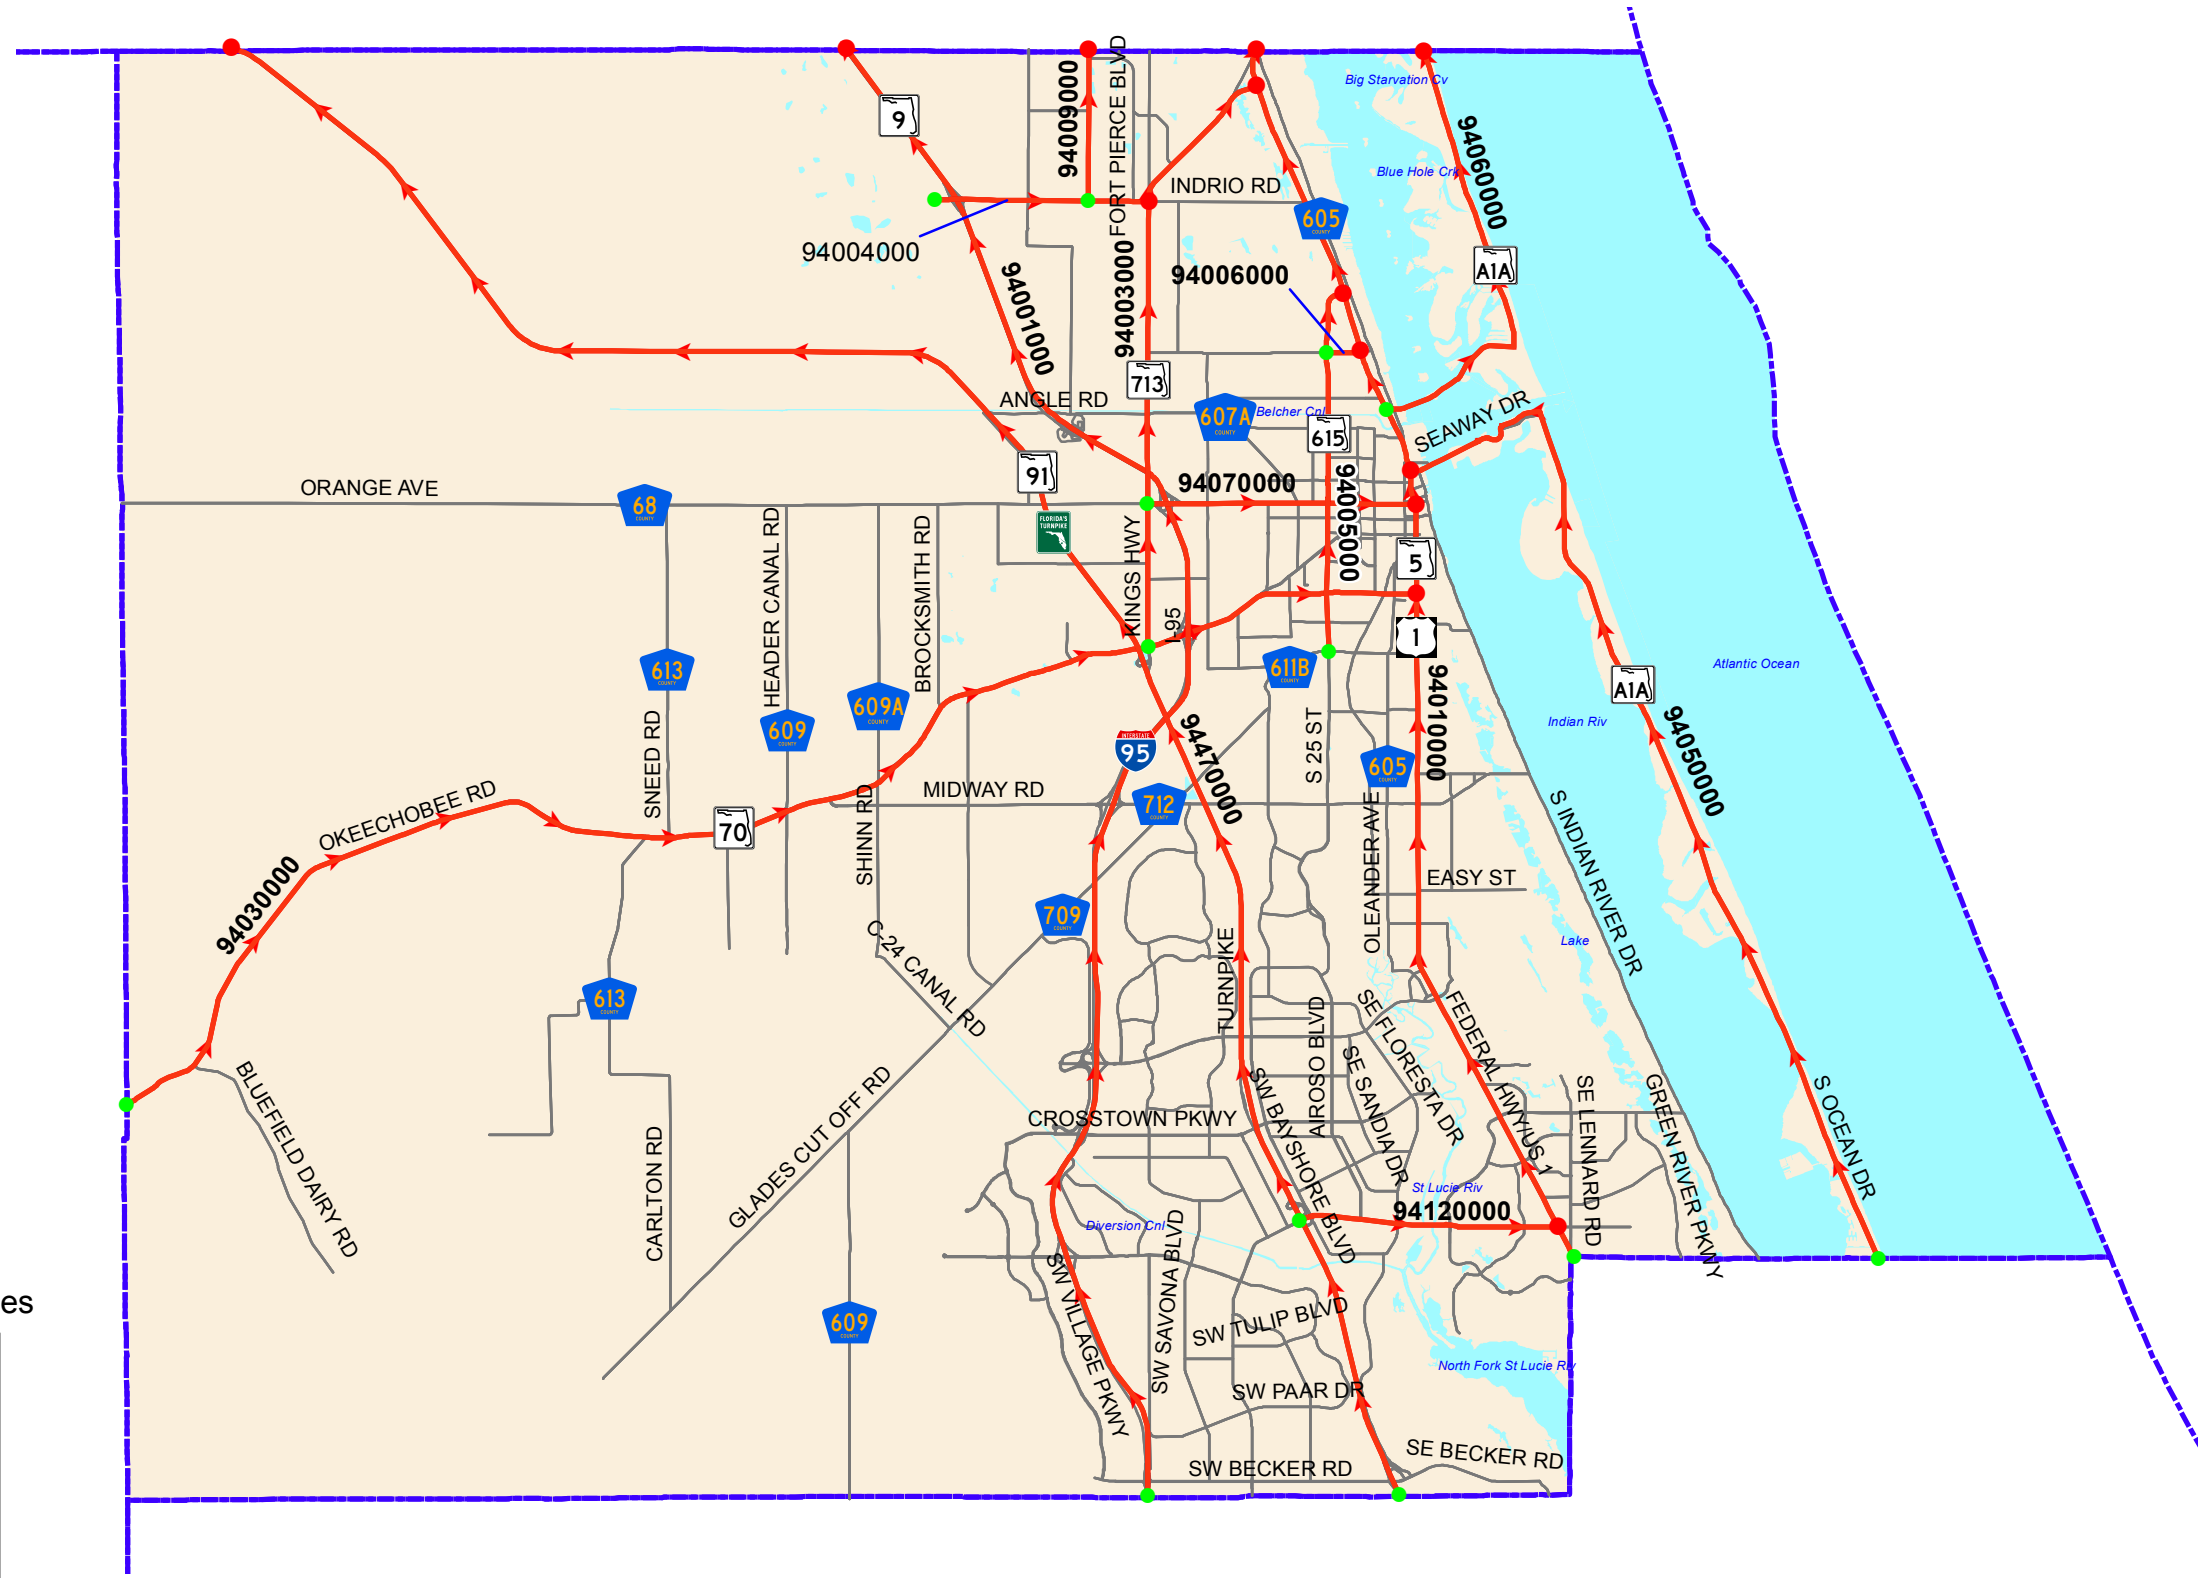

State Highway System Key Sheet

St. Lucie County

The purpose of the State Highway Key Sheet is to illustrate the geographic alignment locations of the State Highway System within the County.
 Map Preparation Date: 10/28/2015 9:59:17 AM

Legend

- Hydrography
- County Boundary
- On System Roads
- City and County Roads
- Interstates
- U.S. Routes
- State Roads
- County Roads
- Toll Roads