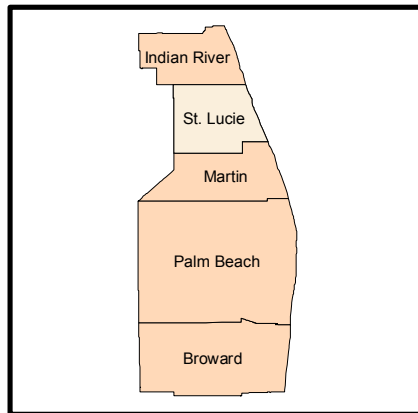

State Highway System Key Sheet

St. Lucie County

The purpose of the State Highway Key Sheet is to illustrate the geographic alignment locations of the State Highway System within the County.
 Map Preparation Date: 10/28/2015 9:59:17 AM

Legend

- Hydrography
- County Boundary
- On System Roads
- City and County Roads
- Interstates
- U.S. Routes
- State Roads
- County Roads
- Toll Roads