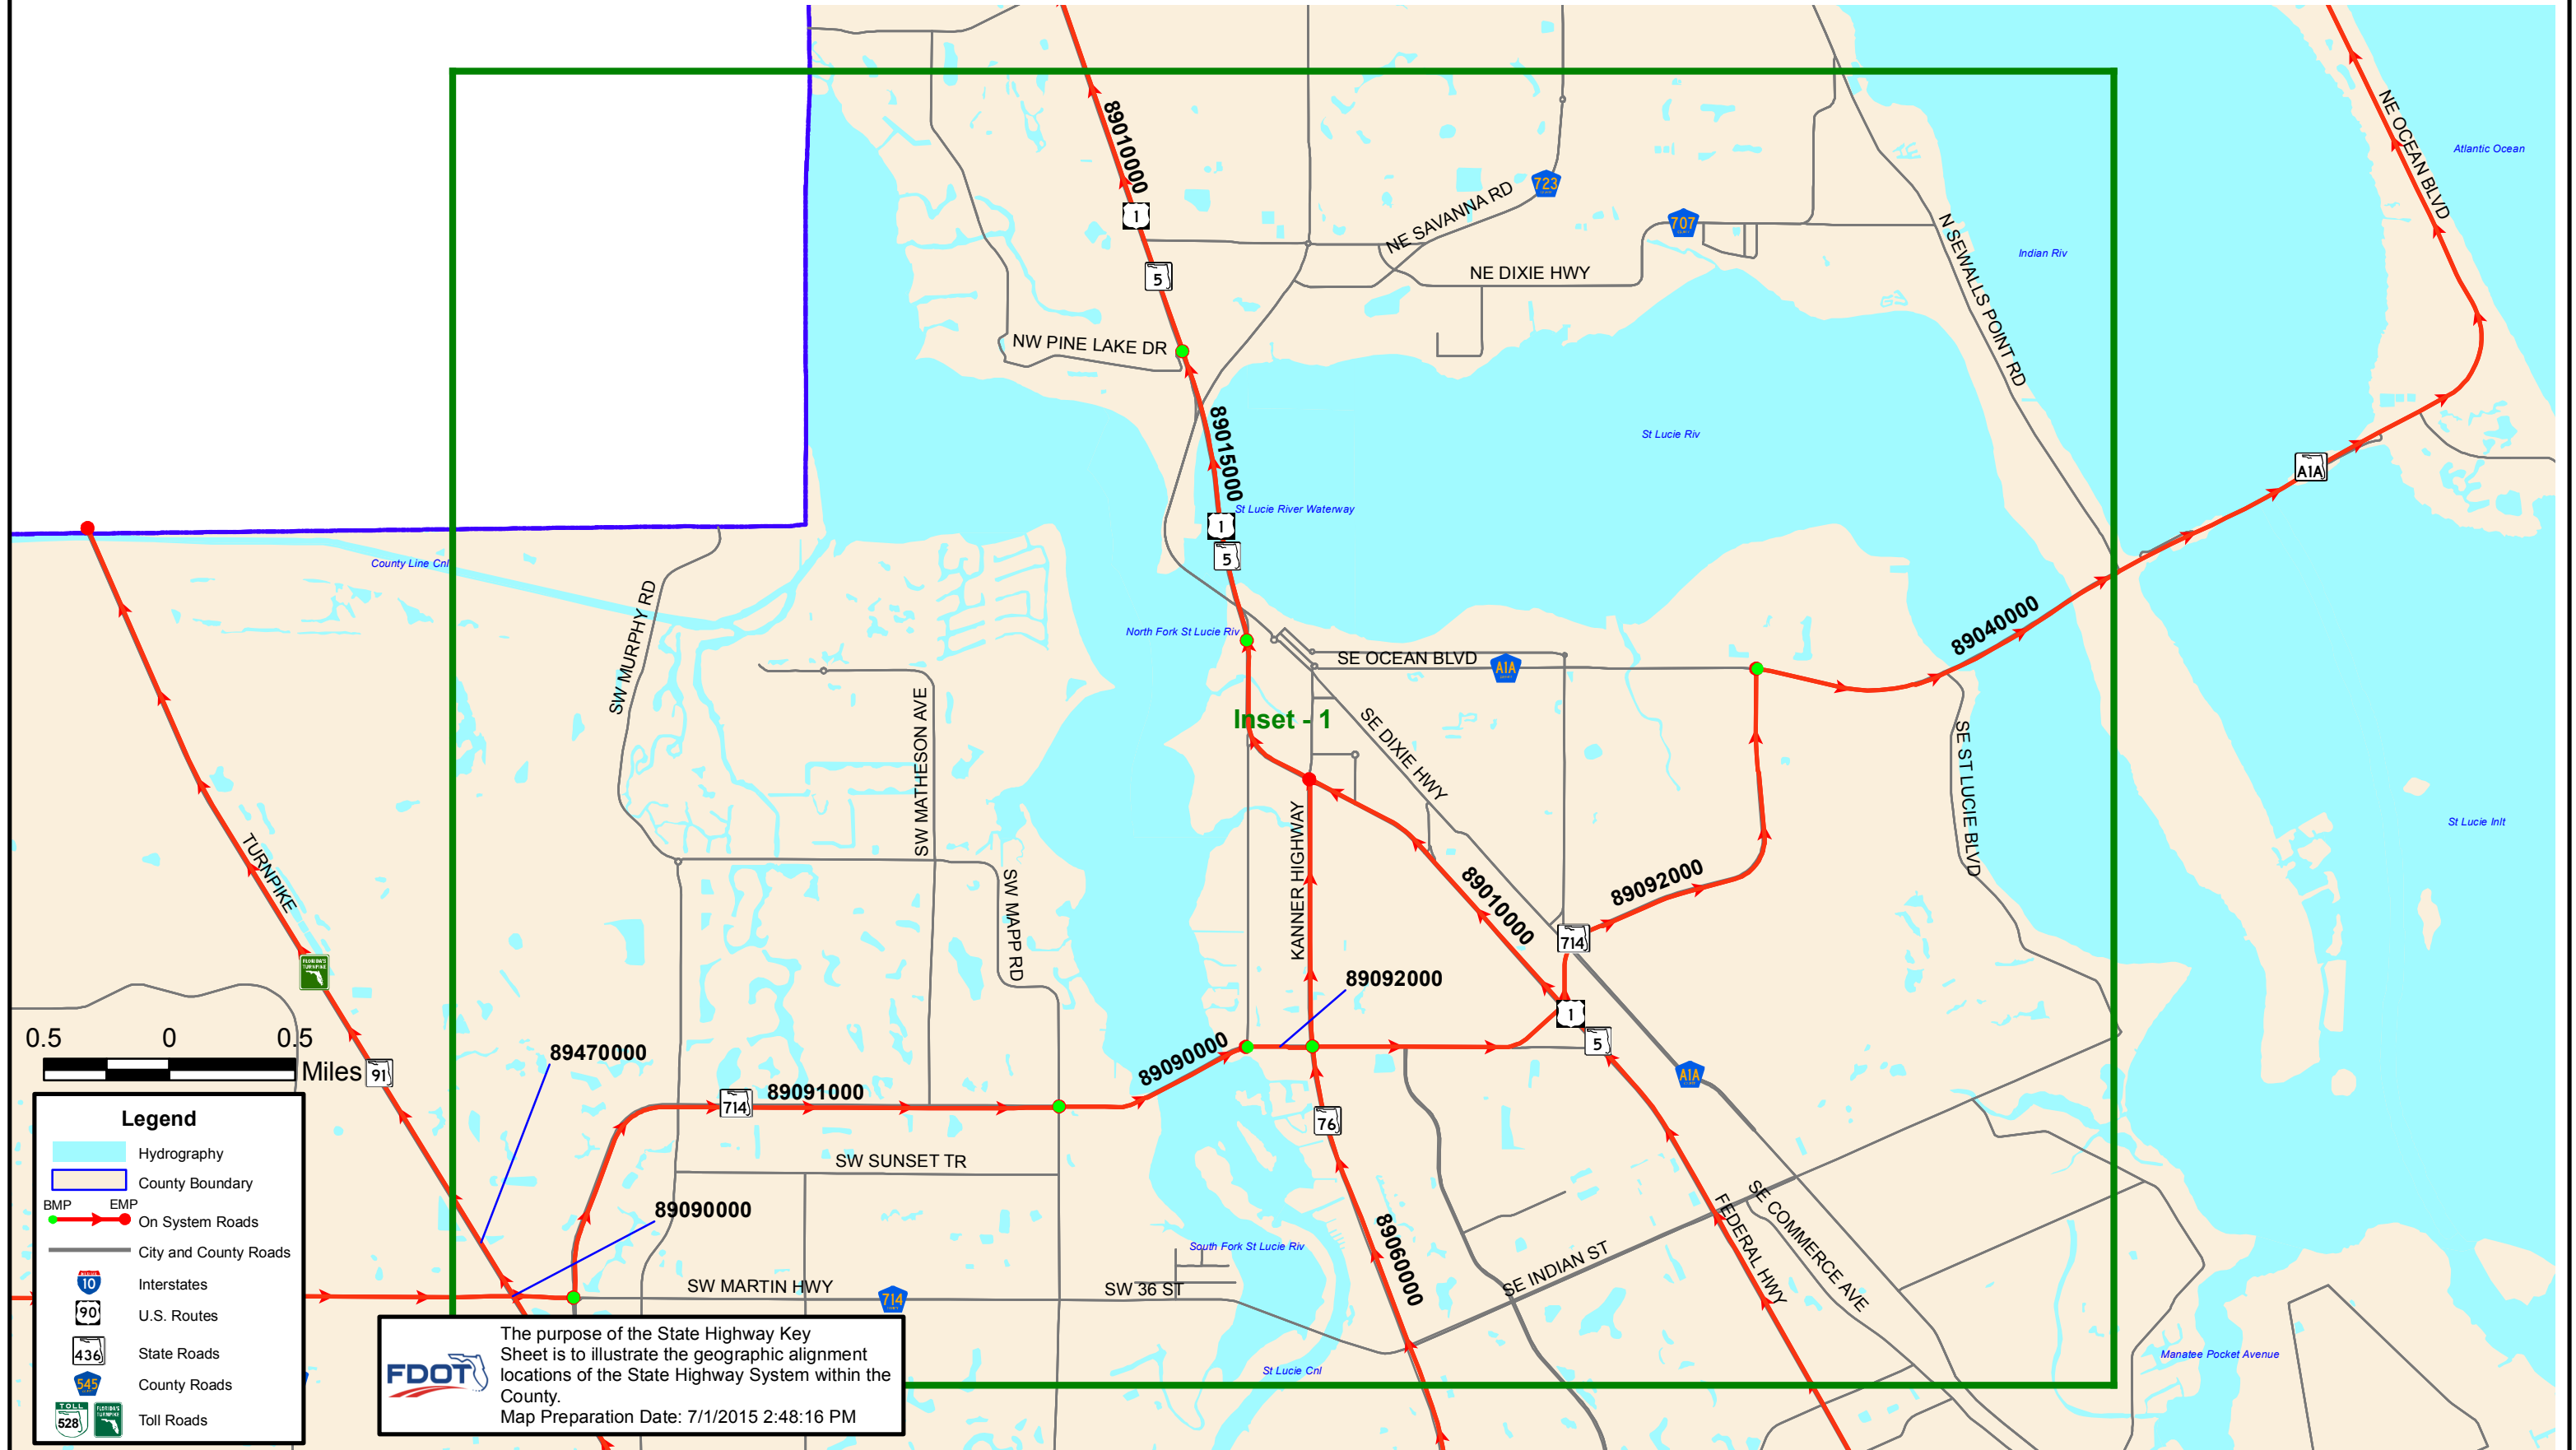

The purpose of the State Highway Key Sheet is to illustrate the geographic alignment locations of the State Highway System within the County.
Map Preparation Date: 7/1/2015 2:46:41 PM

Inset - 1

Inset - 2

State Highway System Key Sheet

Martin County - Inset 1

FDOT

The purpose of the State Highway Key Sheet is to illustrate the geographic alignment locations of the State Highway System within the County.

Map Preparation Date: 7/1/2015 2:48:16 PM

State Highway System Key Sheet

Martin County - Inset 2

Inset - 2

Atlantic Ocean

0.1 0 0.1 Miles

732

89030000

JENSEN BEACH CSWY

89040000

A1A

89040000 NE OCEAN BLVD

Legend

- Hydrography
- County Boundary
- On System Roads (BMP, EMP)
- City and County Roads
- Interstates
- U.S. Routes
- State Roads
- County Roads
- Toll Roads

FDOT
The purpose of the State Highway Key Sheet is to illustrate the geographic alignment locations of the State Highway System within the County.
Map Preparation Date: 10/28/2015 9:52:01 AM