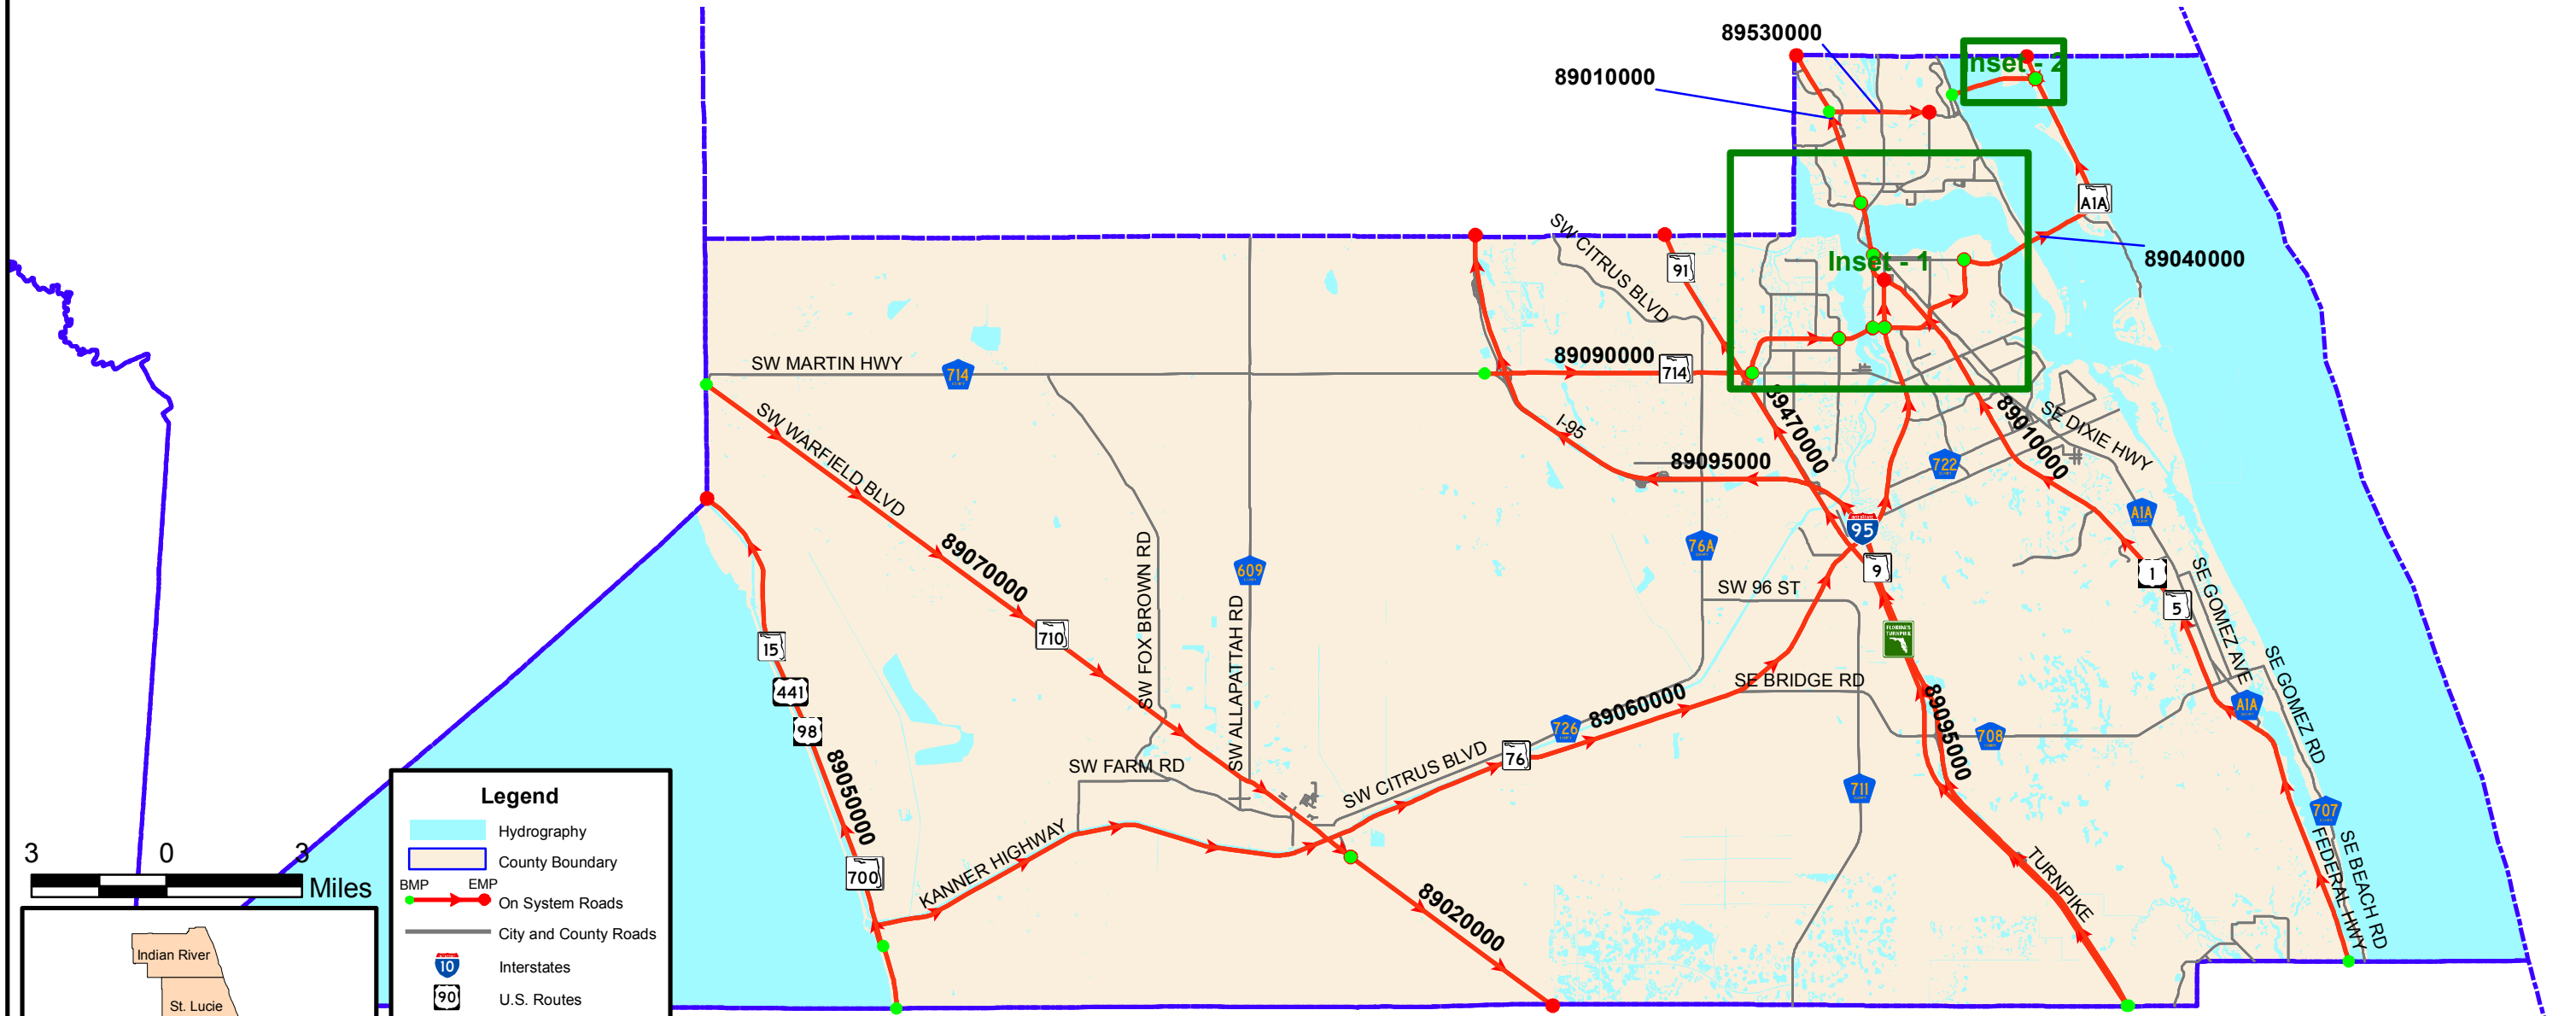

State Highway System Key Sheet Martin County

Legend

- Hydrography
- County Boundary
- On System Roads
- BMP
- EMP
- City and County Roads
- Interstates
- U.S. Routes
- State Roads
- County Roads
- Toll Roads

The purpose of the State Highway Key Sheet is to illustrate the geographic alignment locations of the State Highway System within the County.
Map Preparation Date: 7/1/2015 2:46:41 PM

Inset - 1

Inset - 2