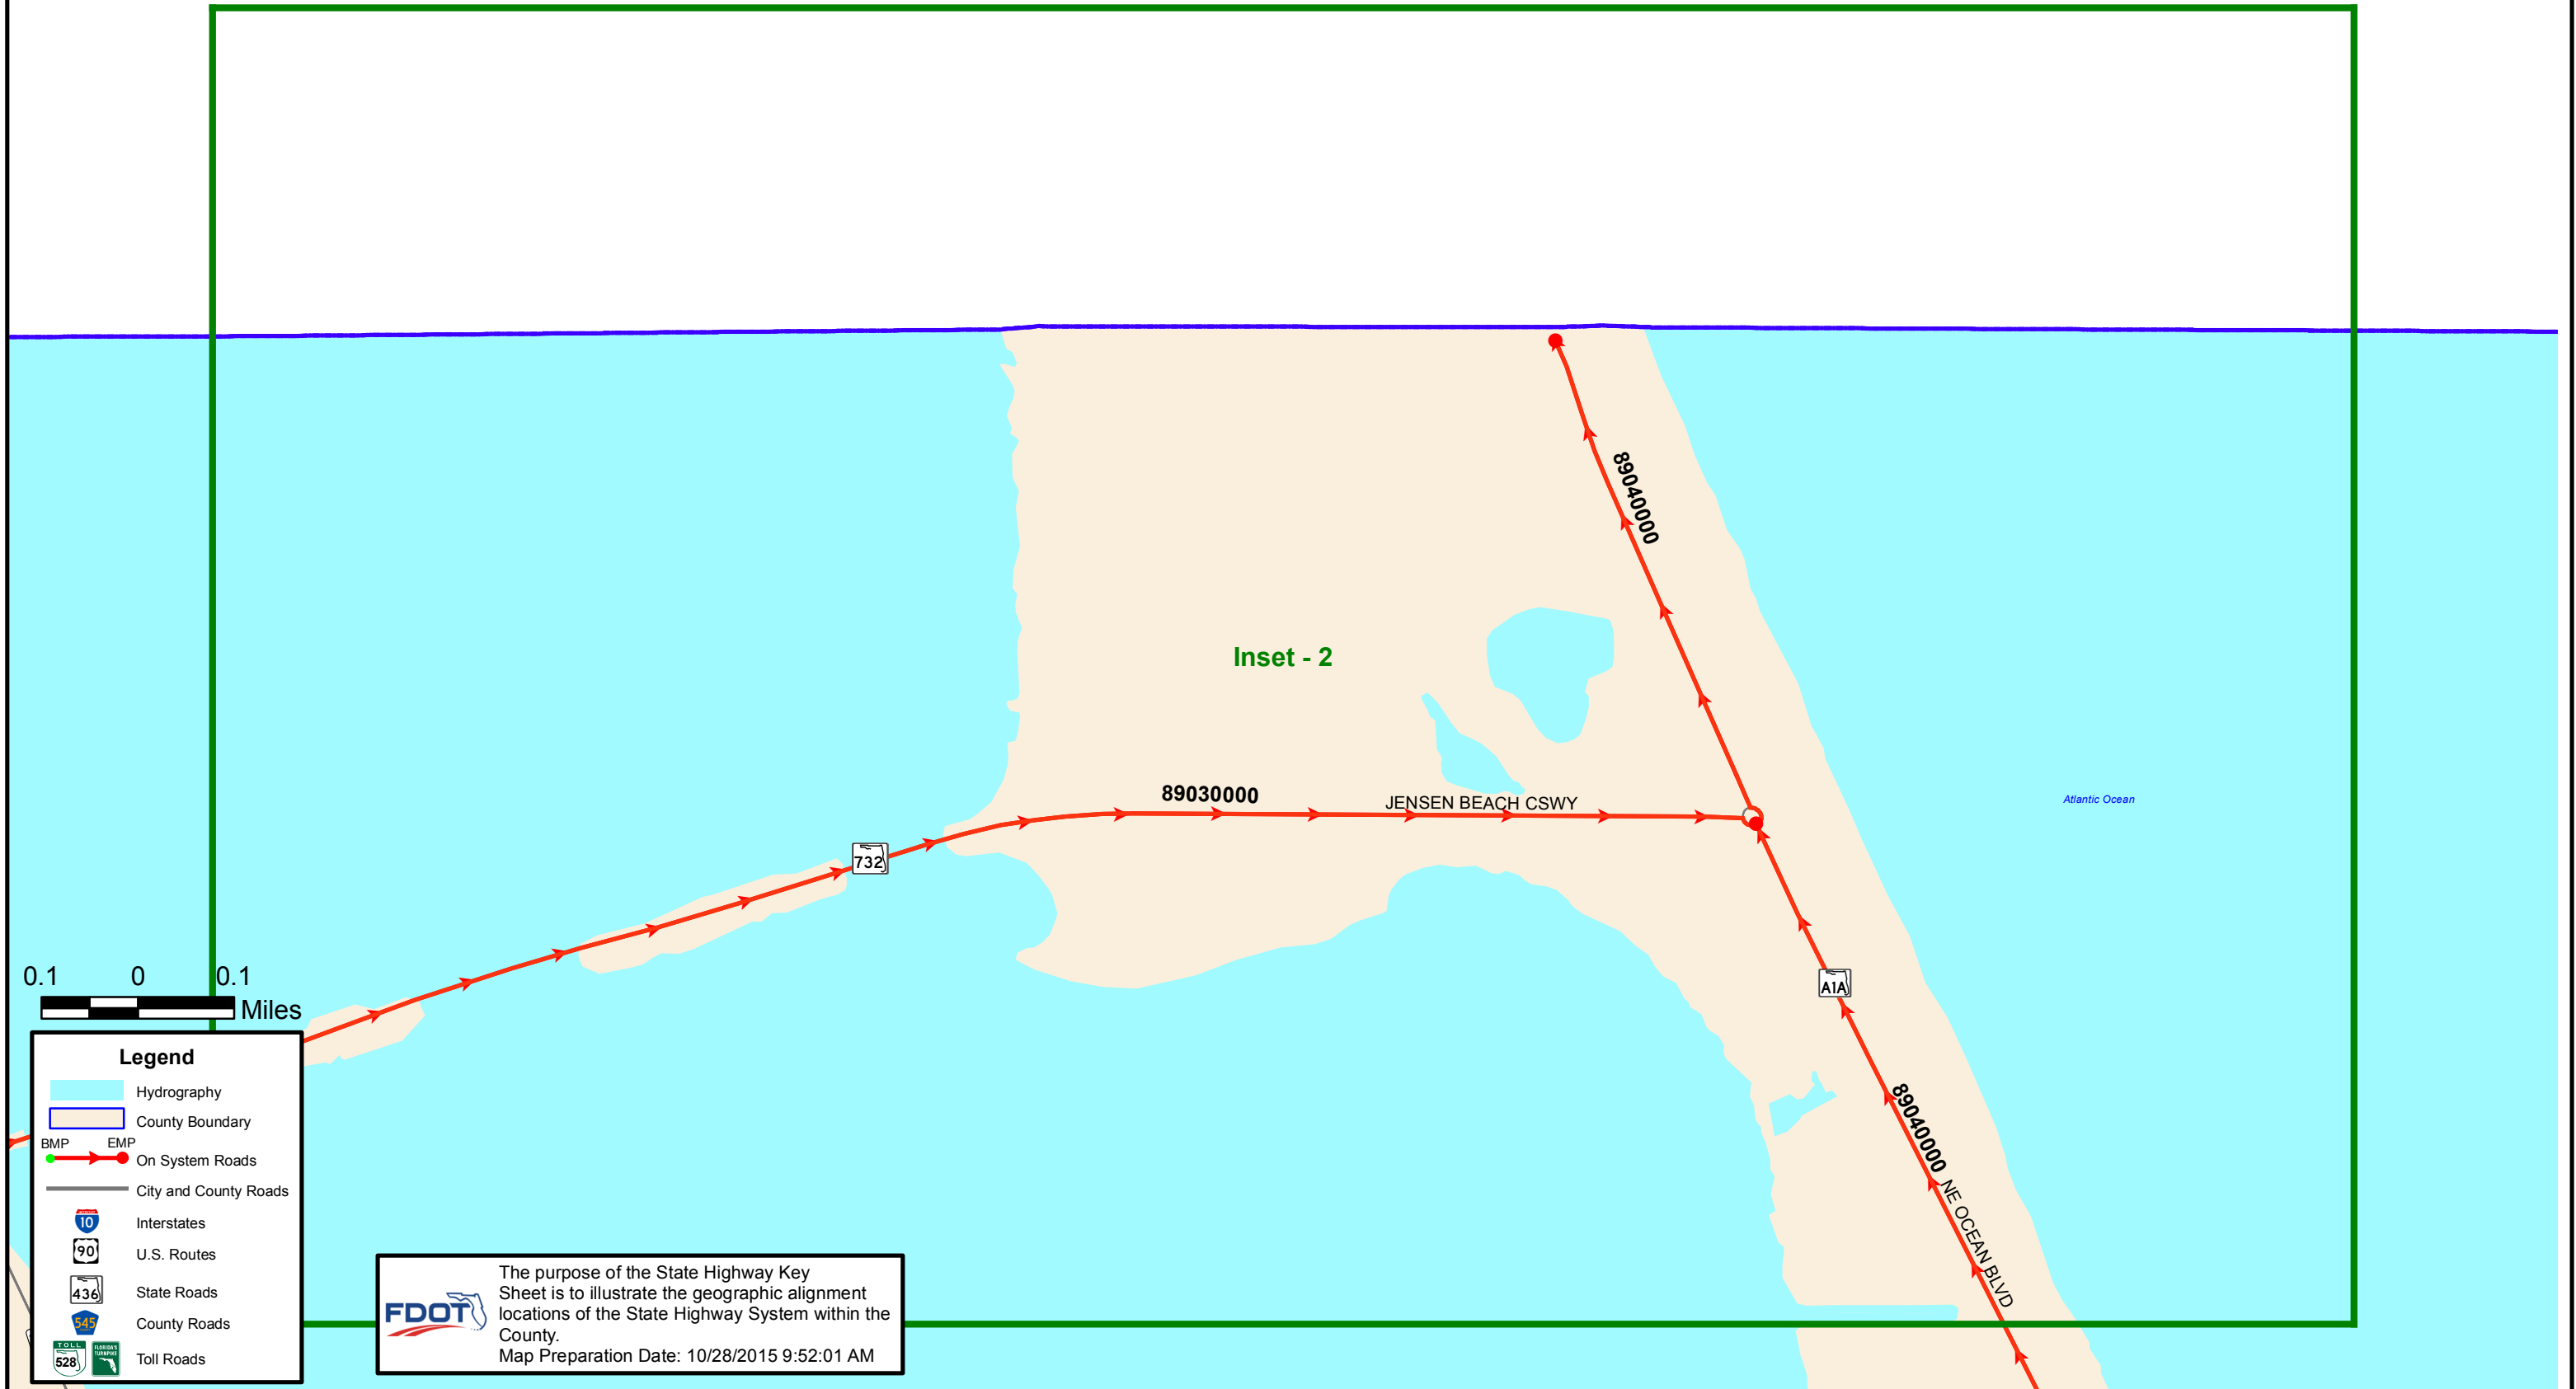

The purpose of the State Highway Key Sheet is to illustrate the geographic alignment locations of the State Highway System within the County.
Map Preparation Date: 7/1/2015 2:46:41 PM

Inset - 1

Inset - 2

State Highway System Key Sheet

Martin County - Inset 1

FDOT

The purpose of the State Highway Key Sheet is to illustrate the geographic alignment locations of the State Highway System within the County.

Map Preparation Date: 7/1/2015 2:48:16 PM

State Highway System Key Sheet

Martin County - Inset 2

Inset - 2

Atlantic Ocean

0.1 0 0.1 Miles

732

89030000

JENSEN BEACH CSWY

89040000

A1A

89040000 NE OCEAN BLVD

Legend

- Hydrography
- County Boundary
- On System Roads (BMP, EMP)
- City and County Roads
- Interstates
- U.S. Routes
- State Roads
- County Roads
- Toll Roads

FDOT
The purpose of the State Highway Key Sheet is to illustrate the geographic alignment locations of the State Highway System within the County.
Map Preparation Date: 10/28/2015 9:52:01 AM