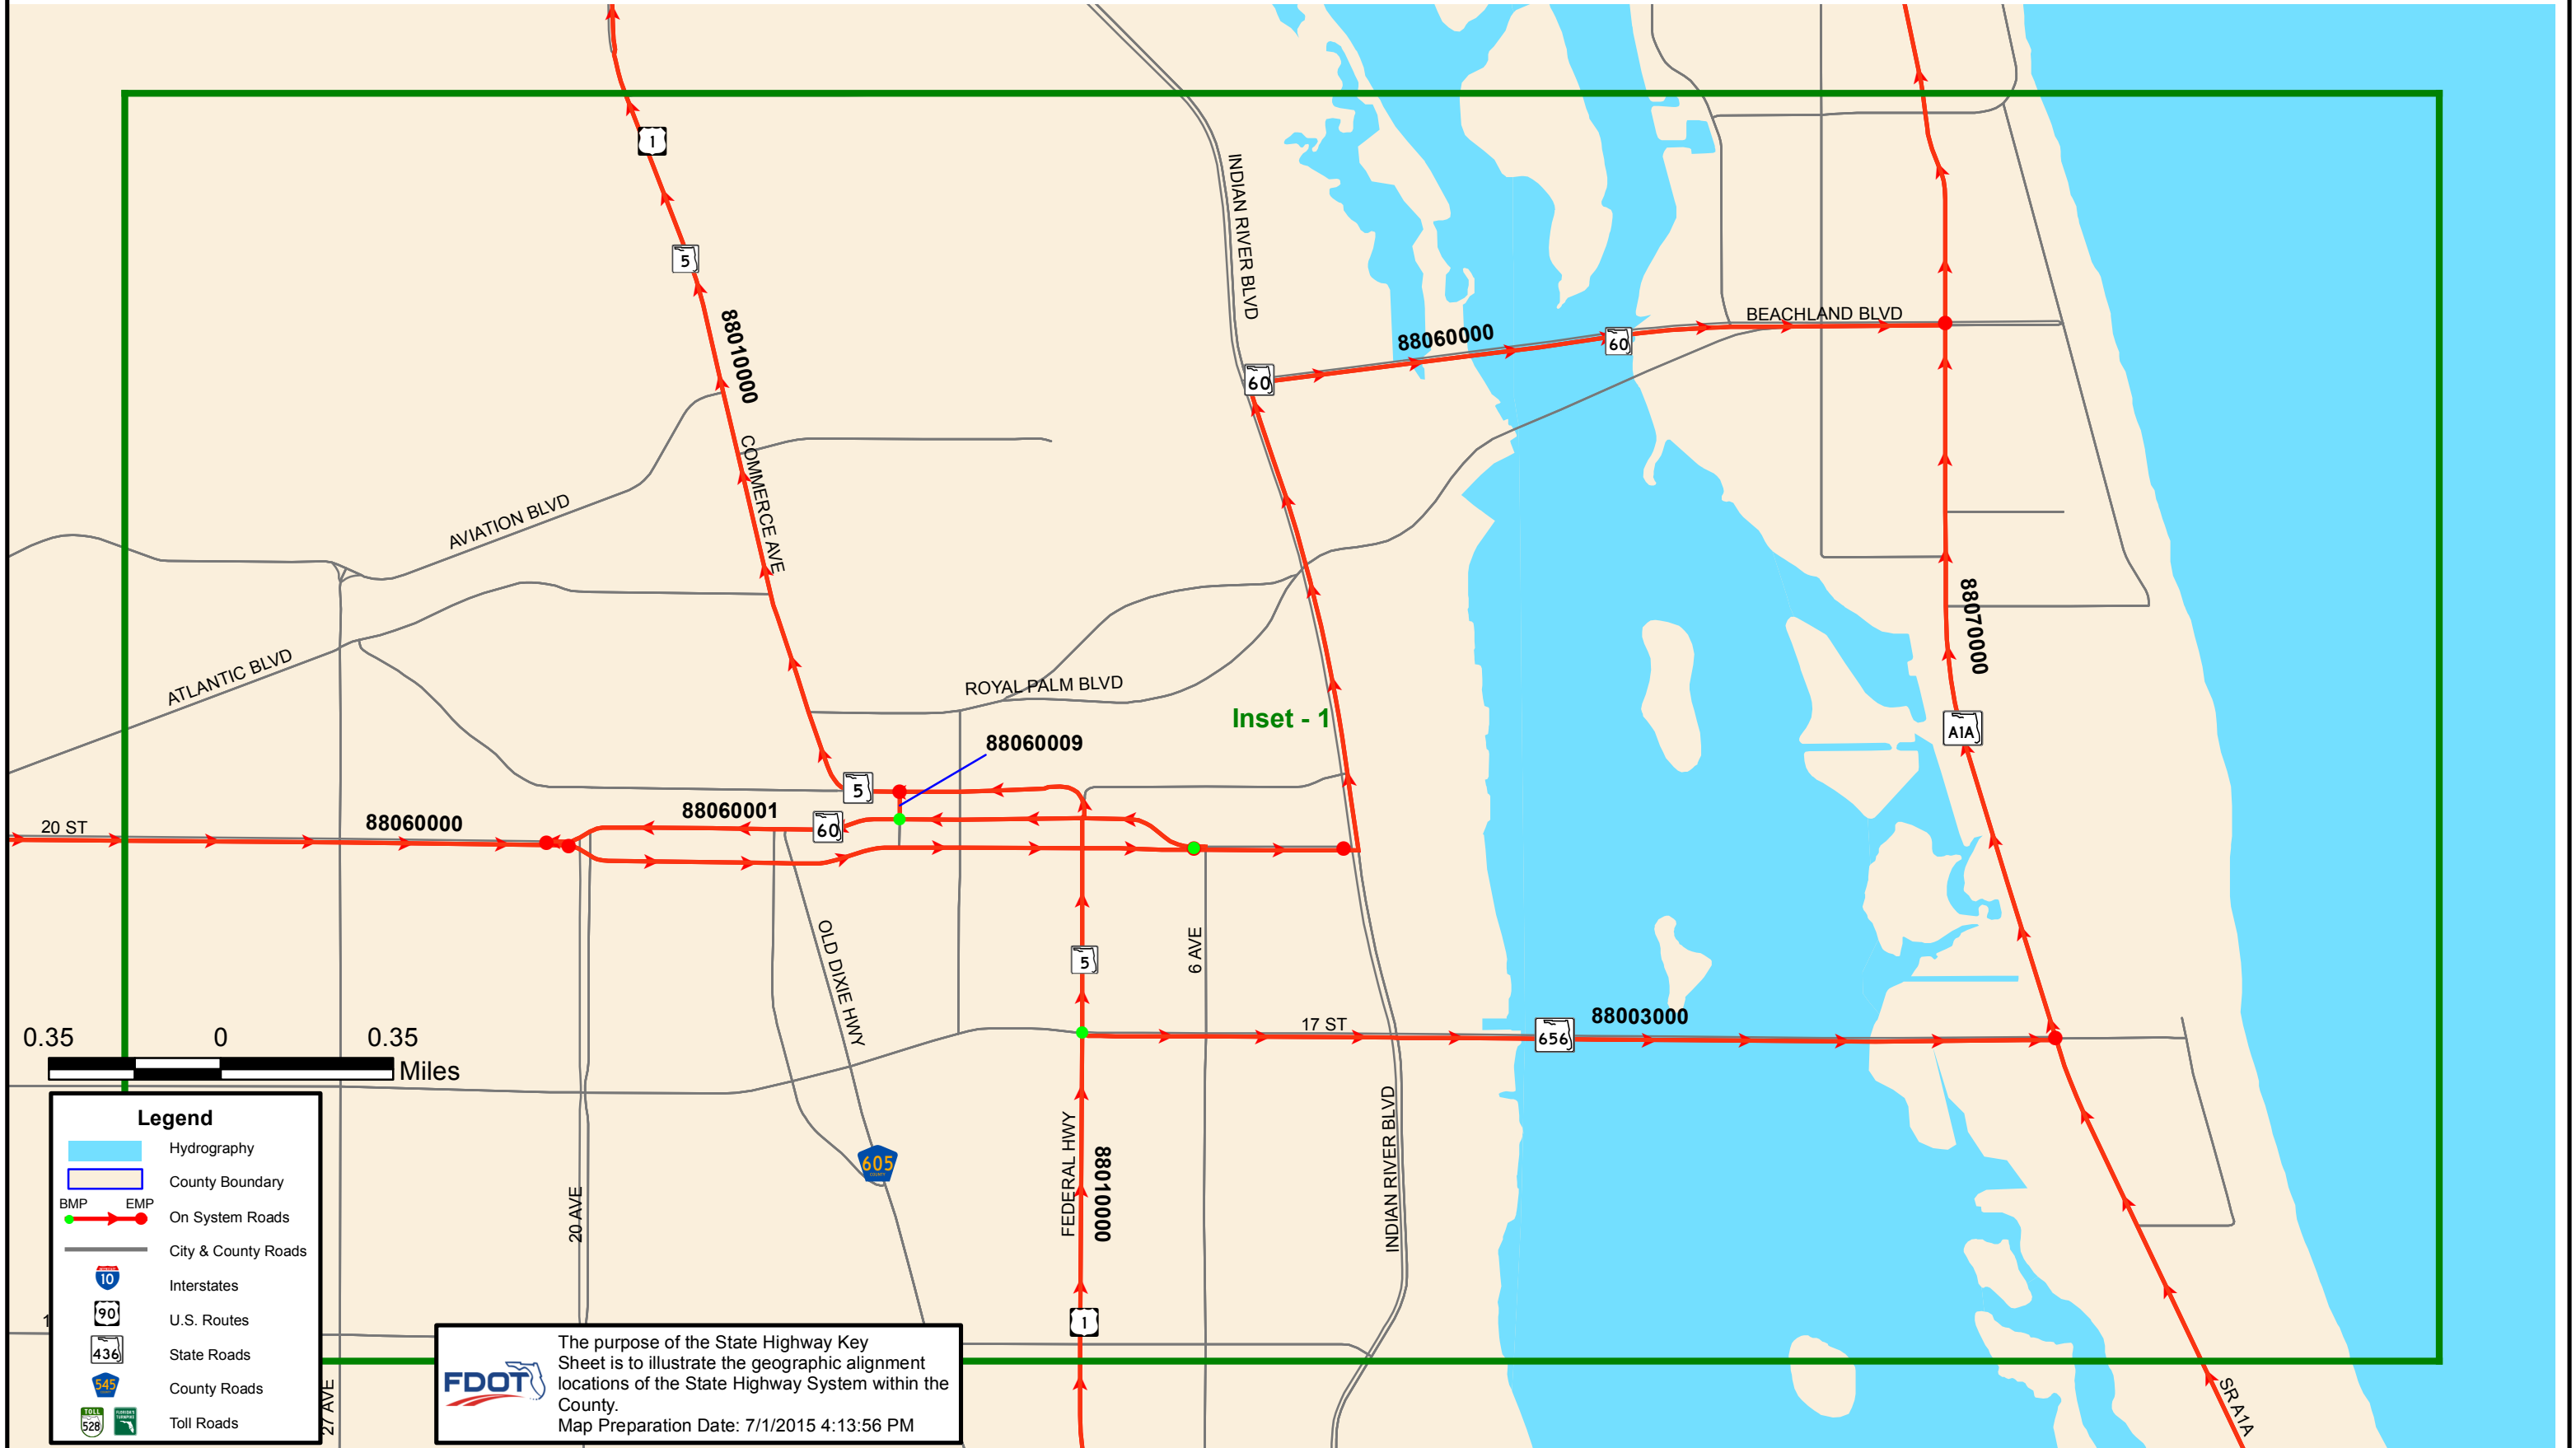

## Indian River County

**Legend**

- Hydrography
- County Boundary
- On System Roads
- BMP
- EMP
- City & County Roads
- Interstates
- U.S. Routes
- State Roads
- County Roads
- Toll Roads

The purpose of the State Highway Key Sheet is to illustrate the geographic alignment locations of the State Highway System within the County.  
 Map Preparation Date: 7/1/2015 2:46:27 PM

# State Highway System Key Sheet

## Indian River County - Inset 1

Inset - 1

0.35 0 0.35 Miles

**Legend**

- Hydrography
- County Boundary
- On System Roads
  - BMP
  - EMP
- City & County Roads
- Interstates
- U.S. Routes
- State Roads
- County Roads
- Toll Roads

The purpose of the State Highway Key Sheet is to illustrate the geographic alignment locations of the State Highway System within the County.  
Map Preparation Date: 7/1/2015 4:13:56 PM