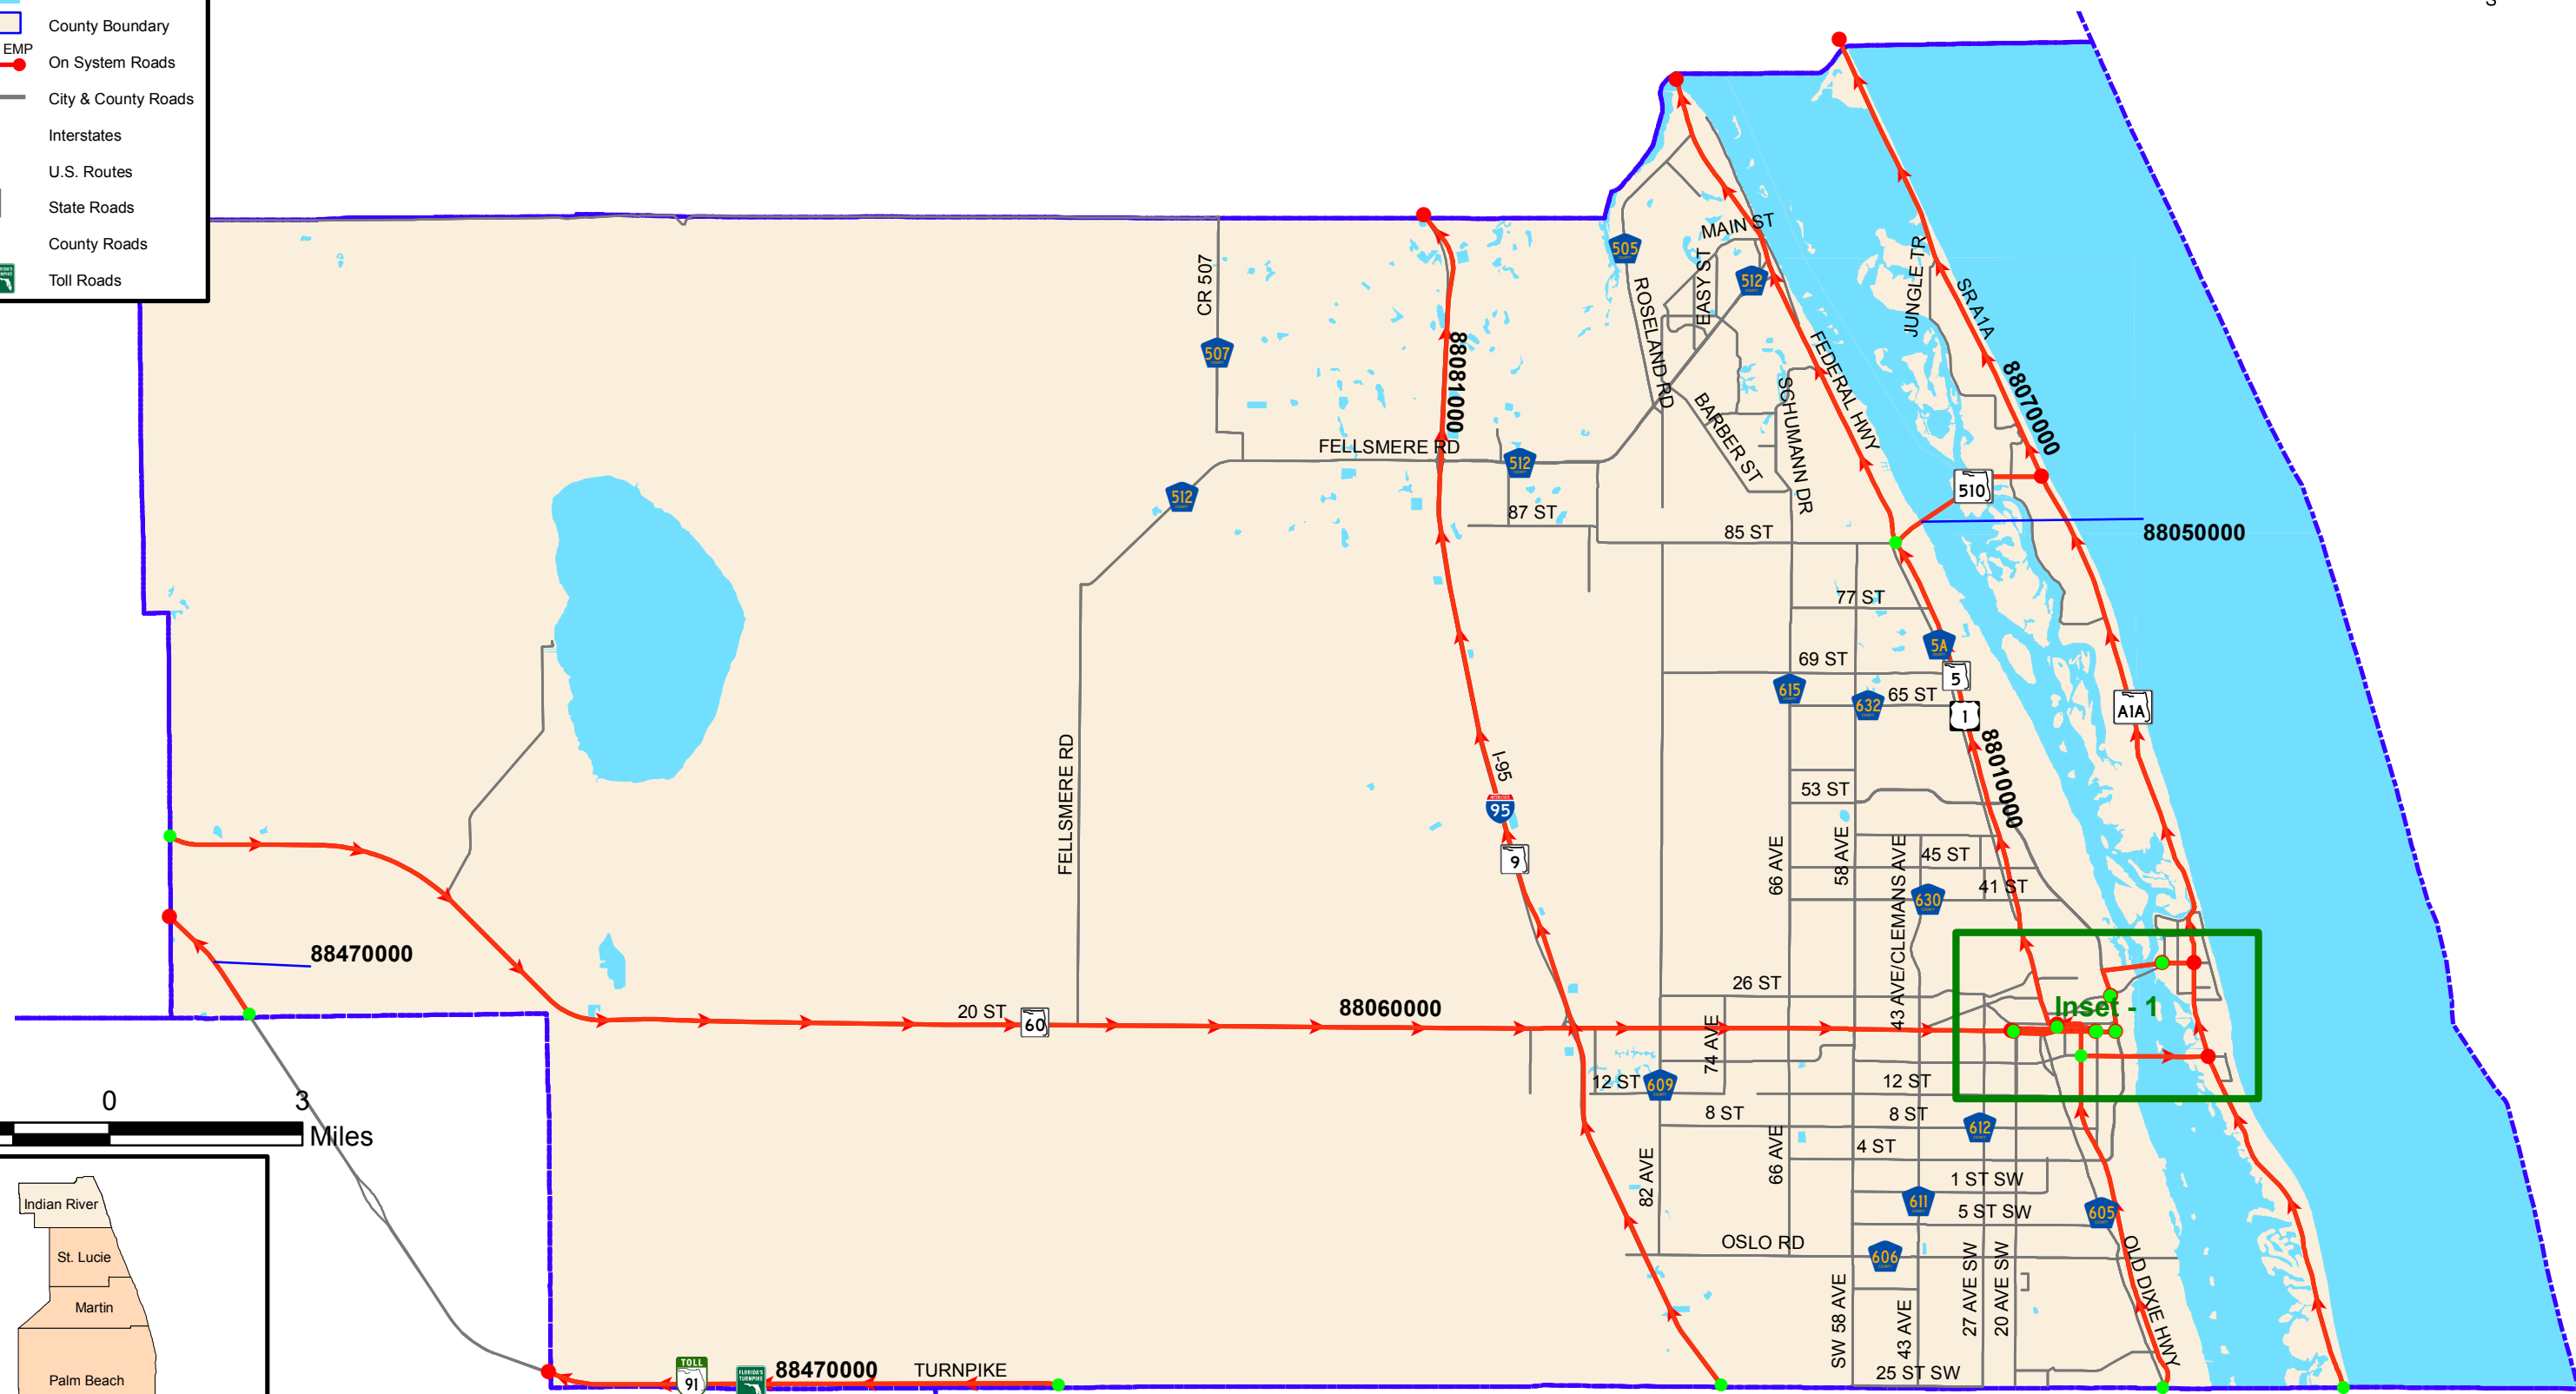

# State Highway System Key Sheet

## Indian River County

**Legend**

- Hydrography
- County Boundary
- On System Roads
- BMP
- EMP
- City & County Roads
- Interstates
- U.S. Routes
- State Roads
- County Roads
- Toll Roads

The purpose of the State Highway Key Sheet is to illustrate the geographic alignment locations of the State Highway System within the County.  
 Map Preparation Date: 7/1/2015 2:46:27 PM

## Indian River County - Inset 1

Inset - 1

0.35 0 0.35 Miles

**Legend**

- Hydrography
- County Boundary
- On System Roads
  - BMP
  - EMP
- City & County Roads
- Interstates
- U.S. Routes
- State Roads
- County Roads
- Toll Roads

The purpose of the State Highway Key Sheet is to illustrate the geographic alignment locations of the State Highway System within the County.  
Map Preparation Date: 7/1/2015 4:13:56 PM