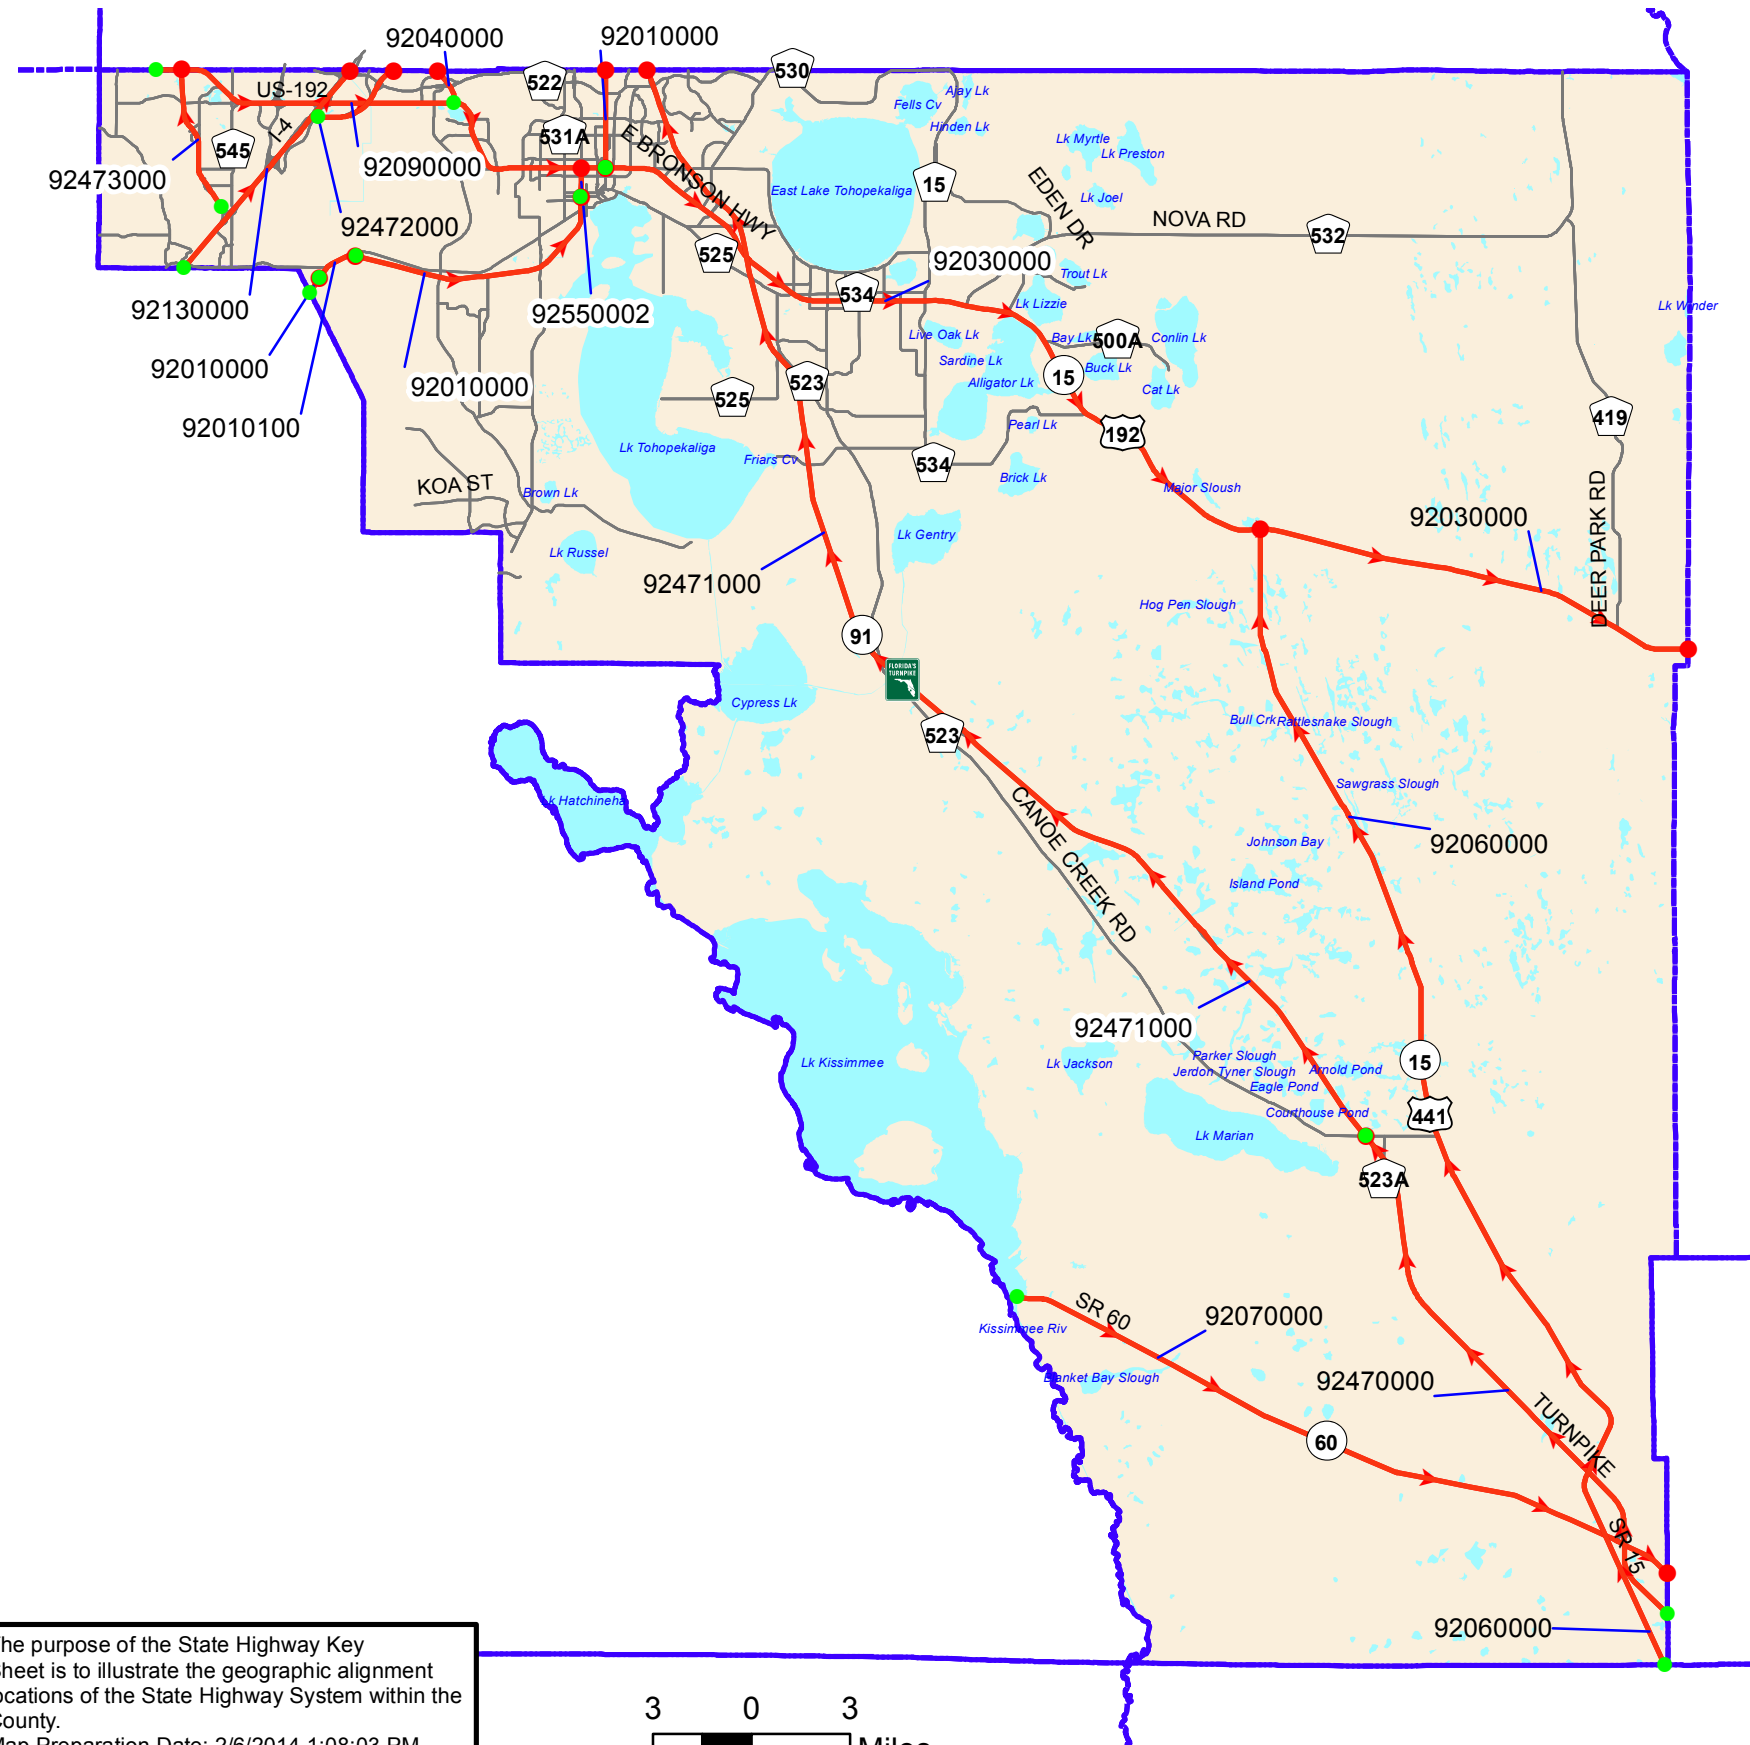

State Highway System Key Sheet Osceola County

Legend

- Hydrography
- County Boundary
- On System Roads
- City and County Roads
- Interstates
- U.S. Routes
- State Roads
- County Roads
- Toll Roads

The purpose of the State Highway Key Sheet is to illustrate the geographic alignment locations of the State Highway System within the County.
Map Preparation Date: 2/6/2014 1:08:03 PM