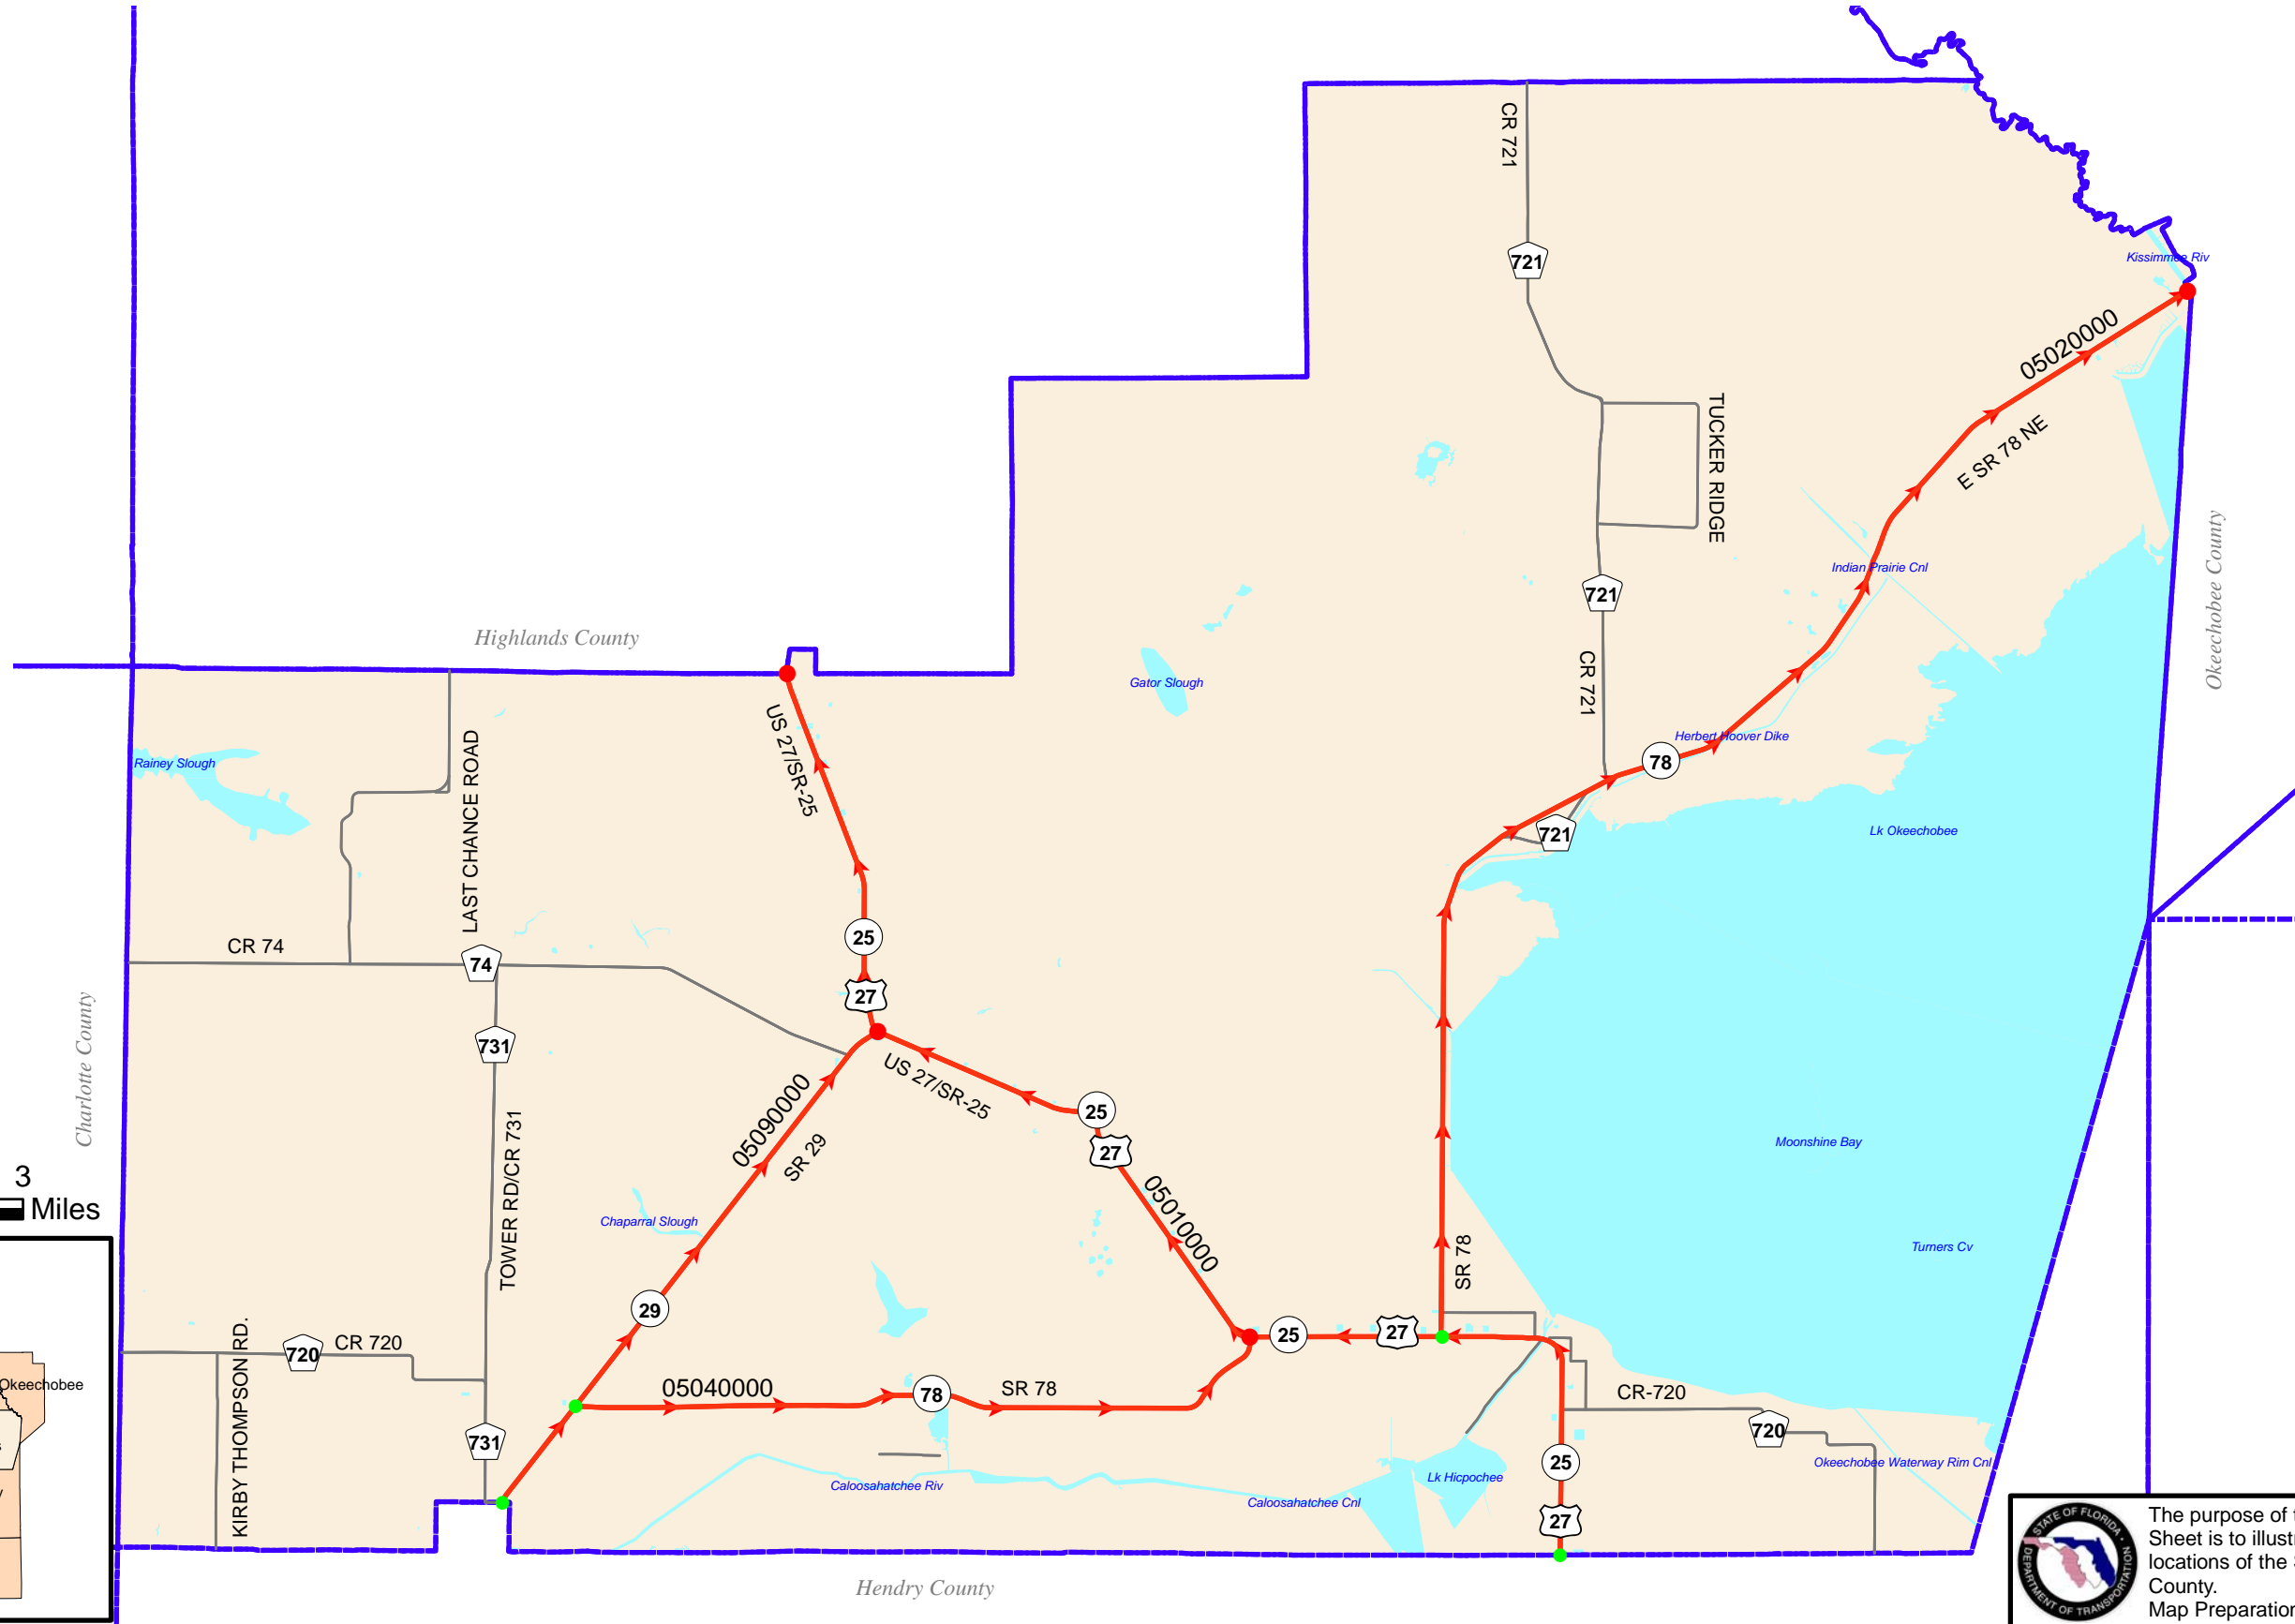

State Highway System Key Sheet Glades County

Legend

- Hydrography
- County Boundary
- On System Roads
- BMP
- EMP
- City and County Roads
- Interstates
- U.S. Routes
- State Roads
- County Roads
- Toll Roads

The purpose of the State Highway Key Sheet is to illustrate the geographic alignment locations of the State Highway System within the County.
Map Preparation Date: 4/12/2012 6:00:45 PM