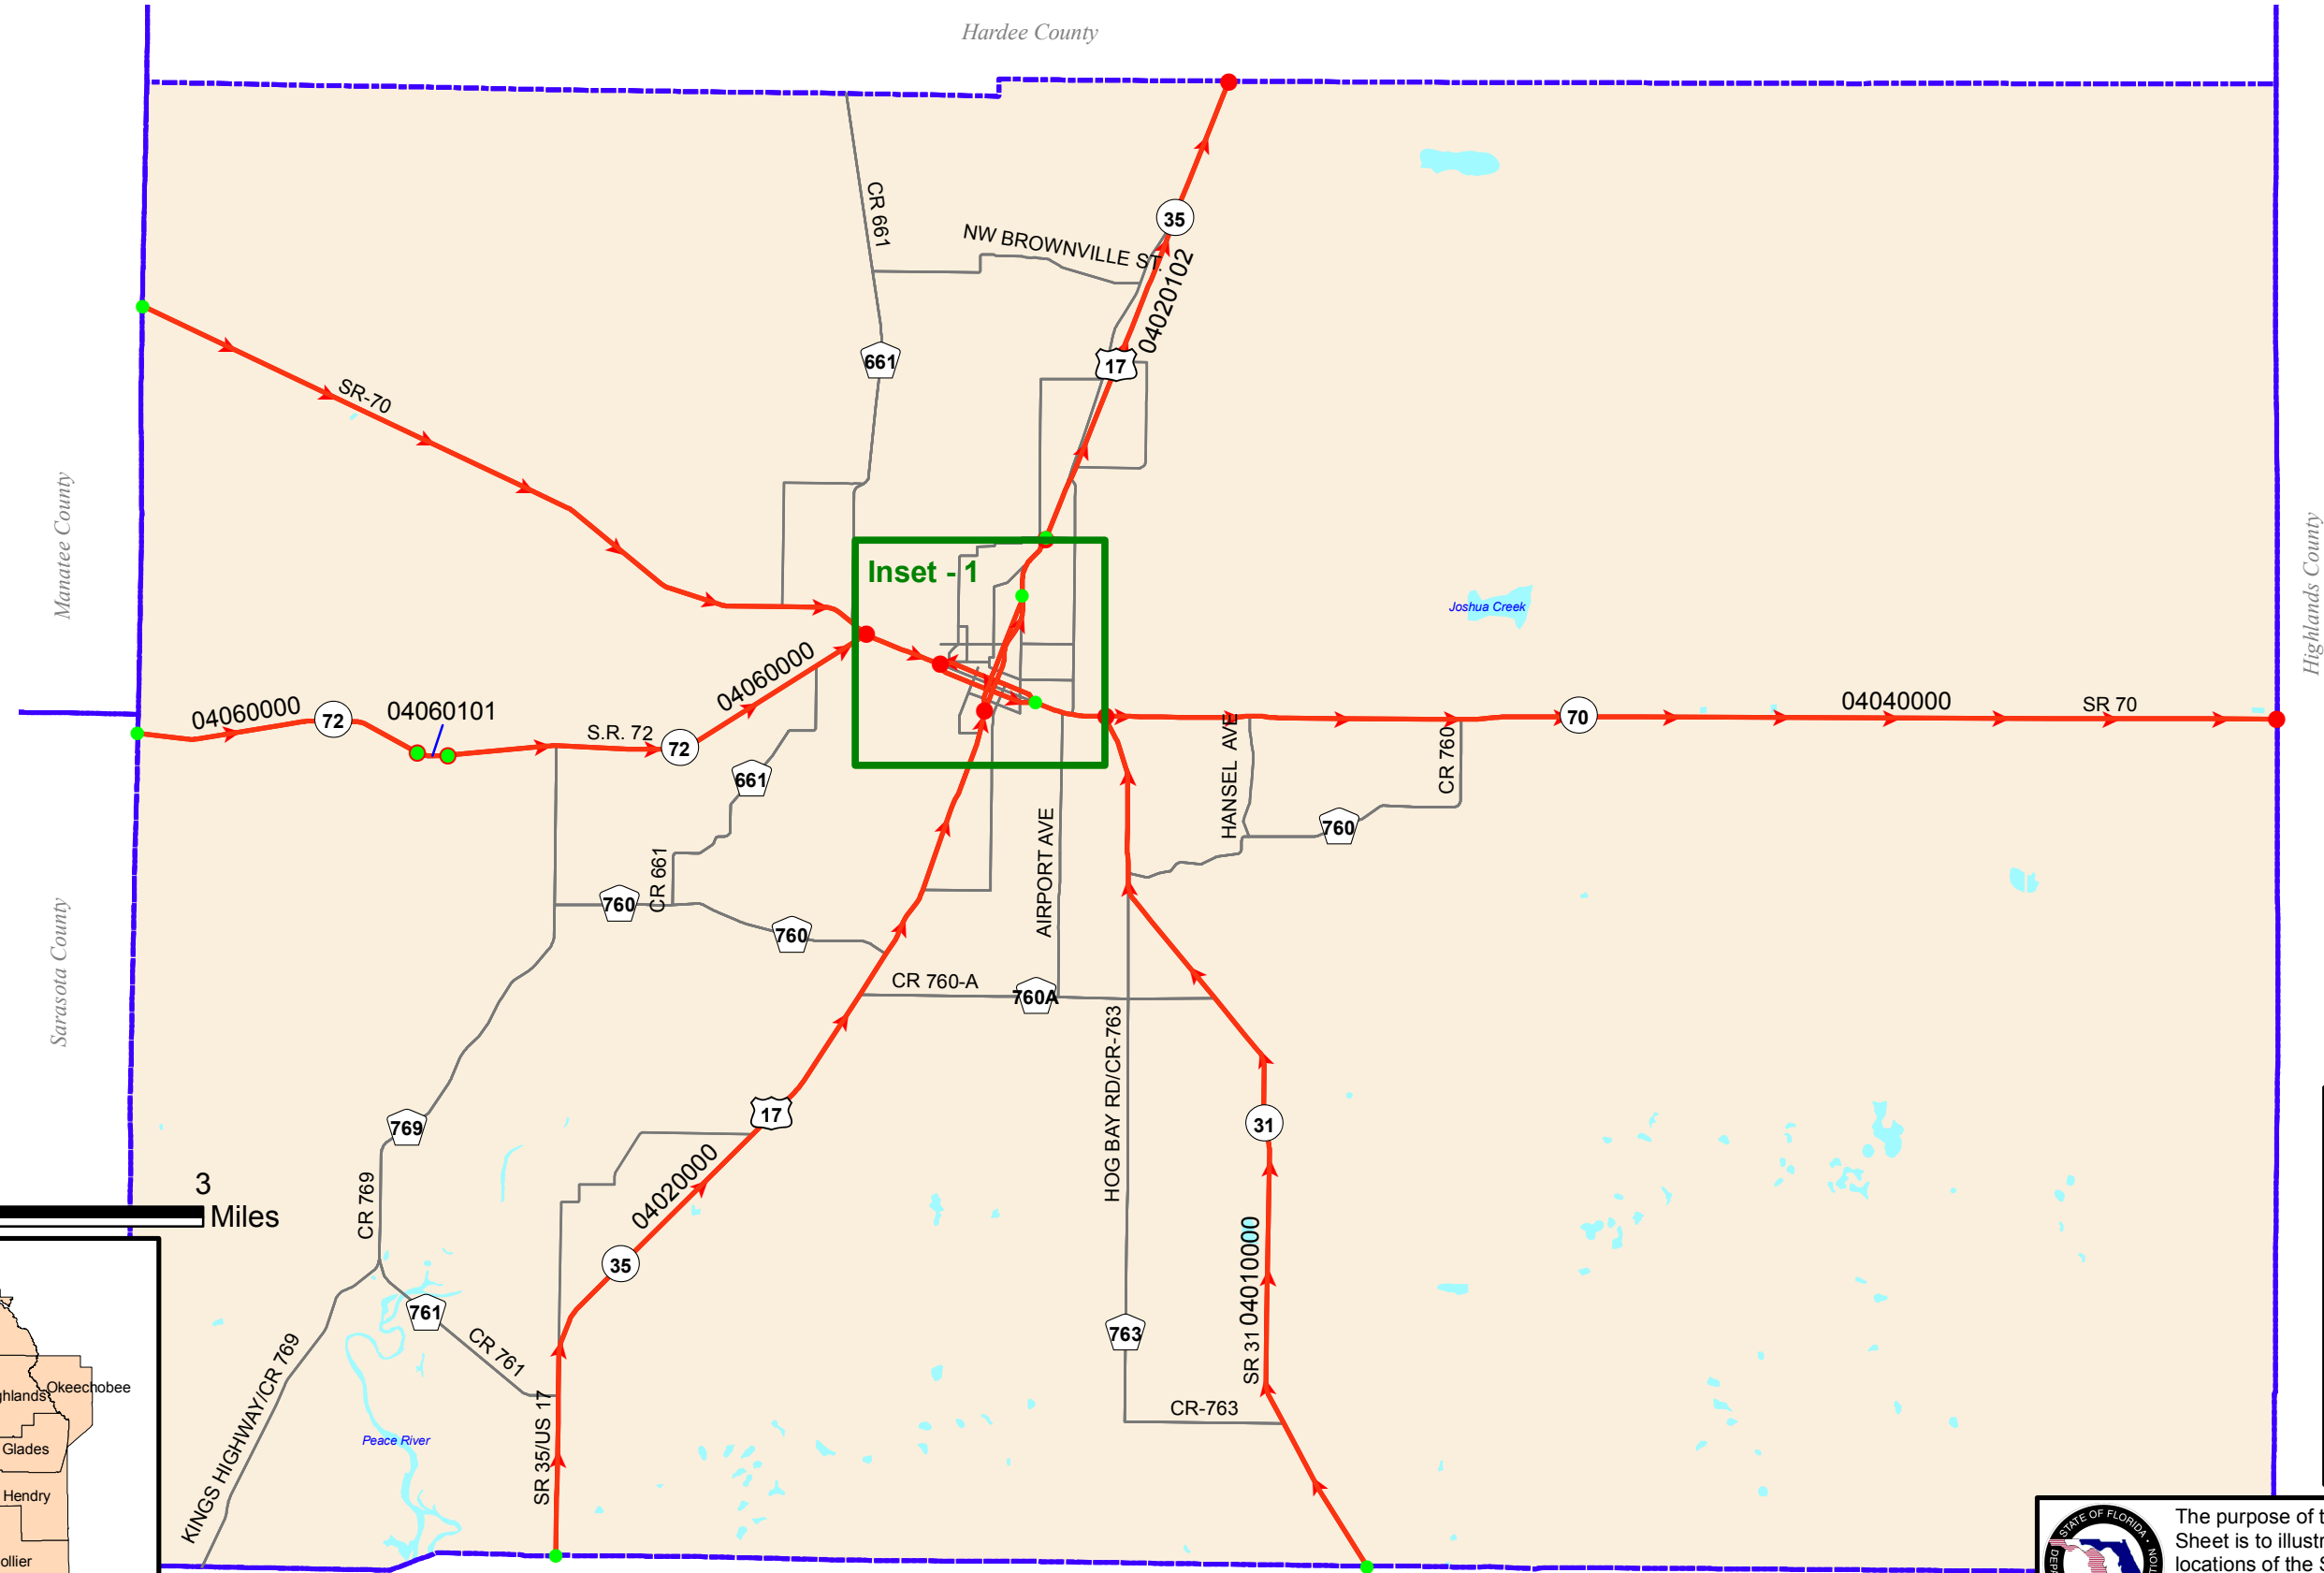

# State Highway System Key Sheet

## Desoto County

**Legend**

- Hydrography
- County Boundary
- On System Roads
- City and County Roads
- Interstates
- U.S. Routes
- State Roads
- County Roads
- Toll Roads

BMP EMP

The purpose of the State Highway Key Sheet is to illustrate the geographic alignment locations of the State Highway System within the County.  
 Map Preparation Date: 7/7/2011 8:18:22 AM

## Desoto County - Inset 1