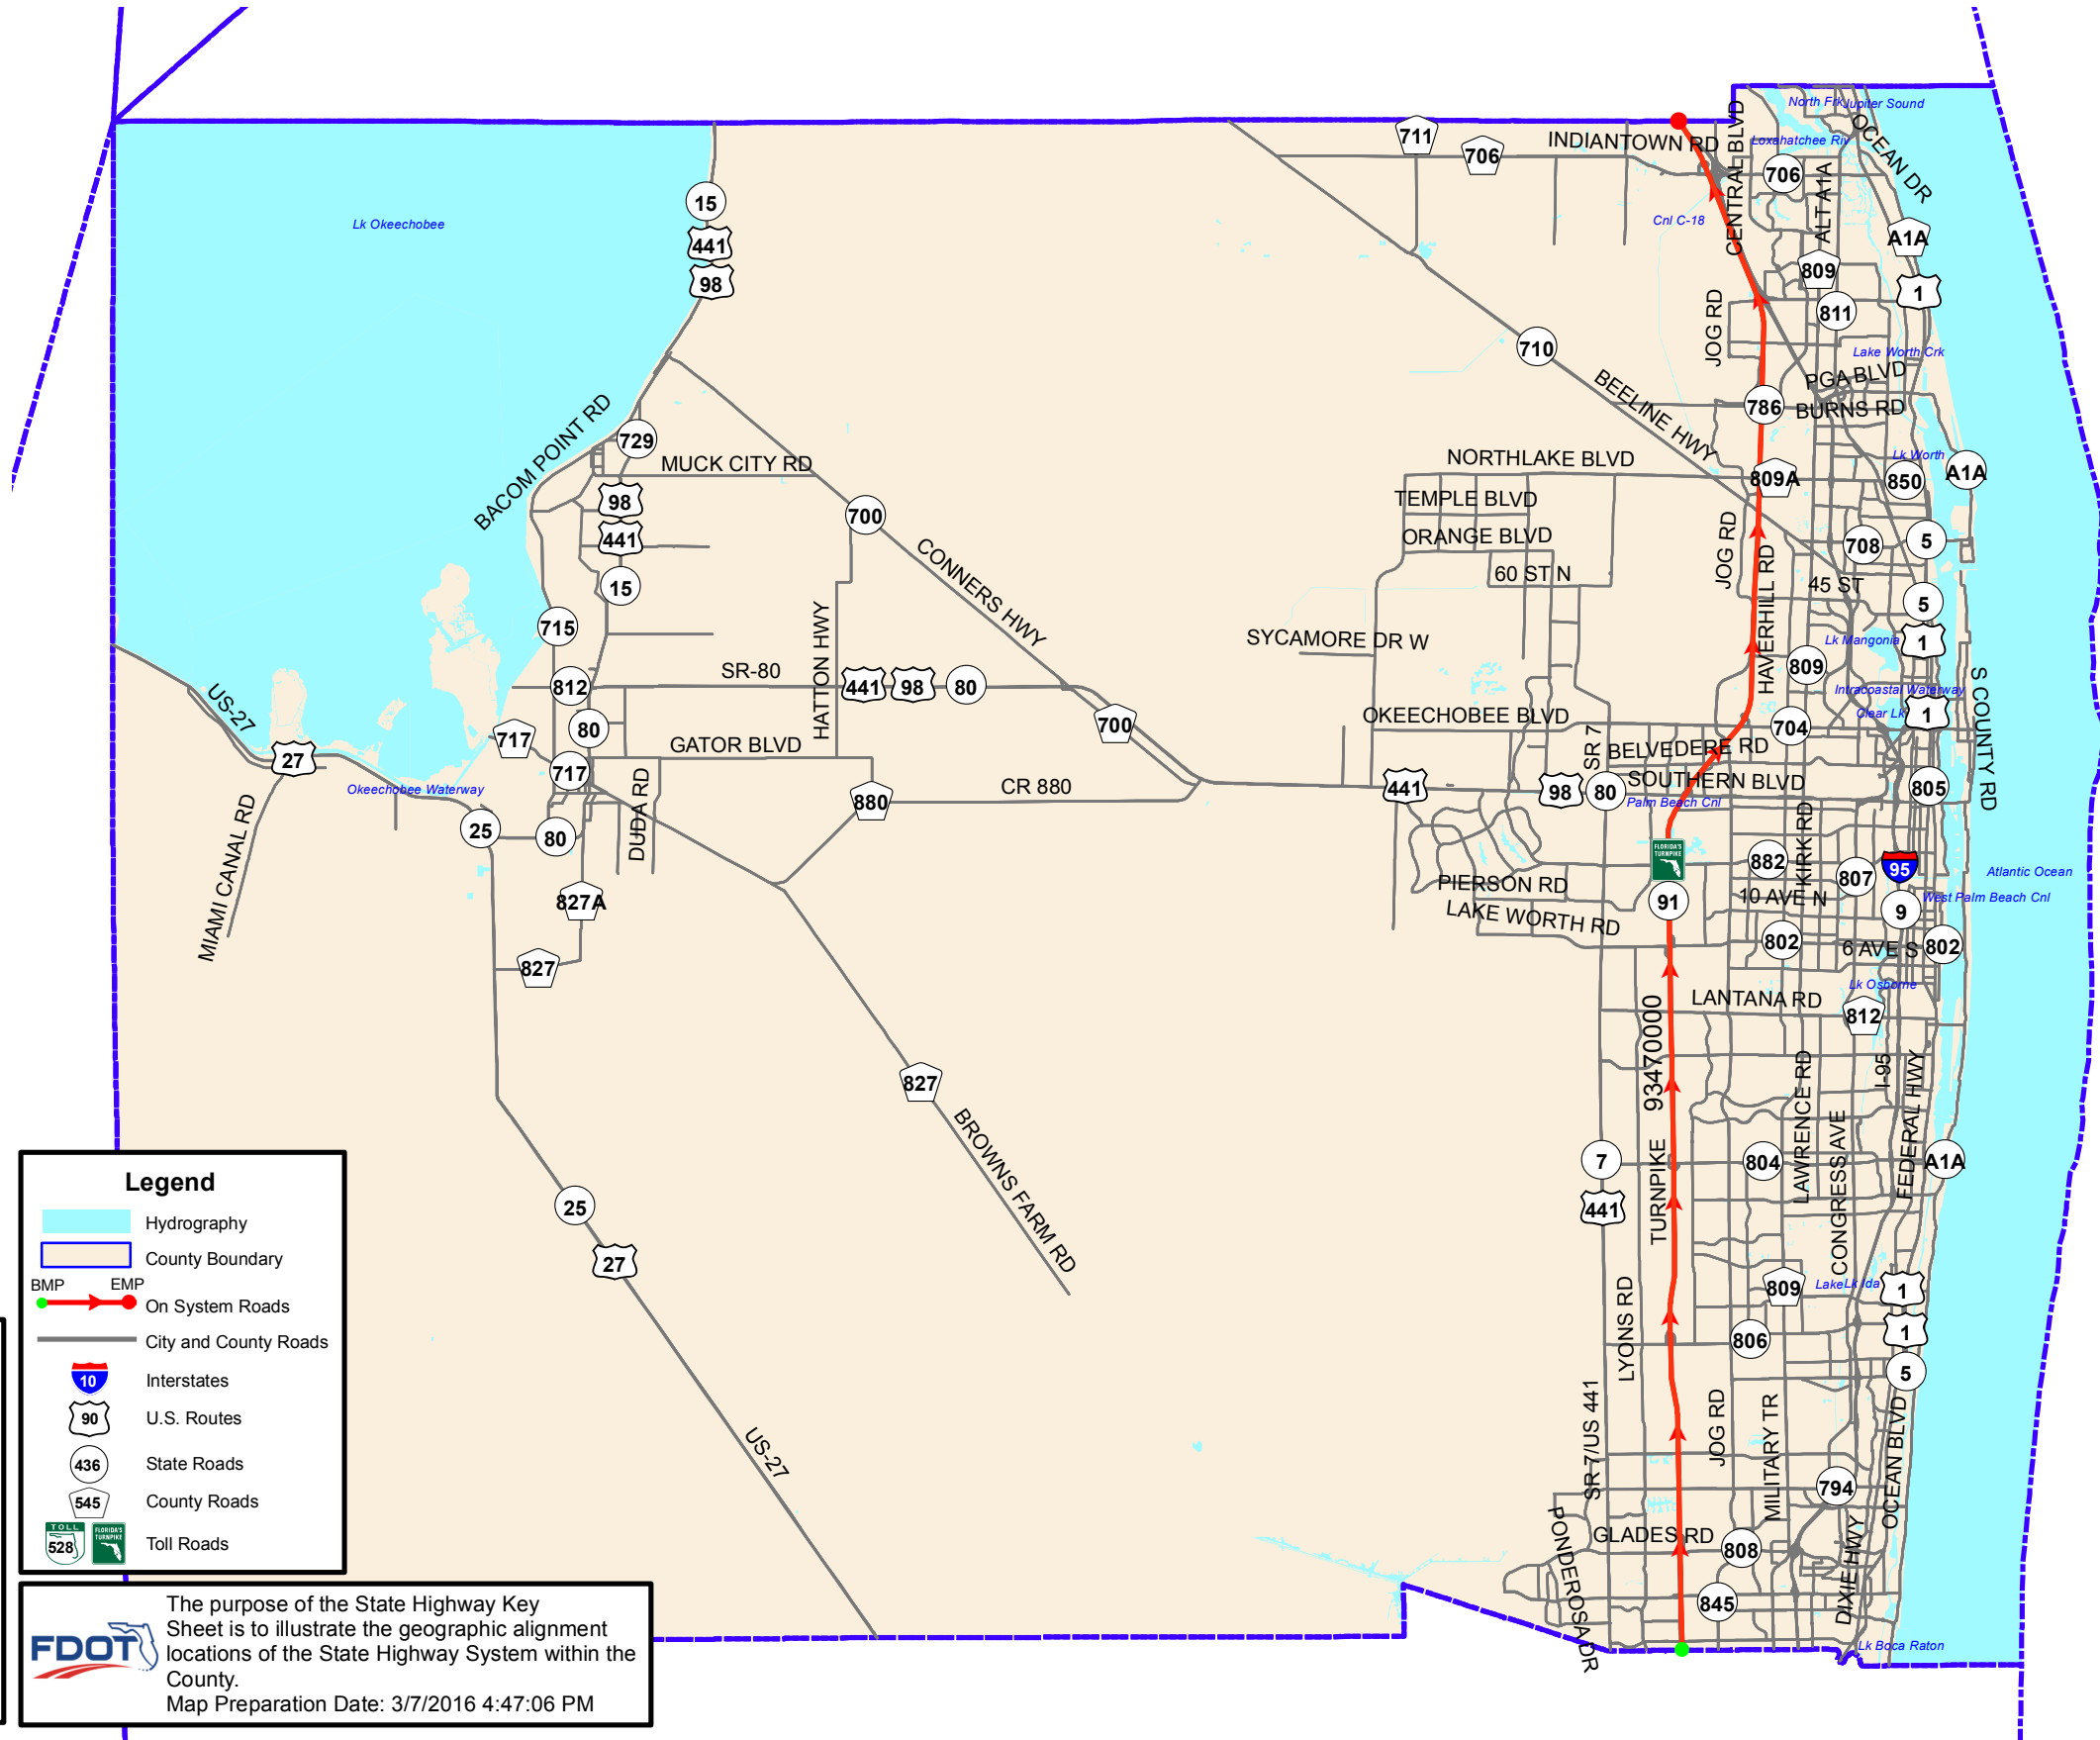

# State Highway System Key Sheet Palm Beach County (Turnpike)

**Legend**

- Hydrography
- County Boundary
- On System Roads
- BMP
- EMP
- City and County Roads
- 10 Interstates
- 90 U.S. Routes
- 436 State Roads
- 545 County Roads
- 528 Toll Roads

The purpose of the State Highway Key Sheet is to illustrate the geographic alignment locations of the State Highway System within the County.  
Map Preparation Date: 3/7/2016 4:47:06 PM