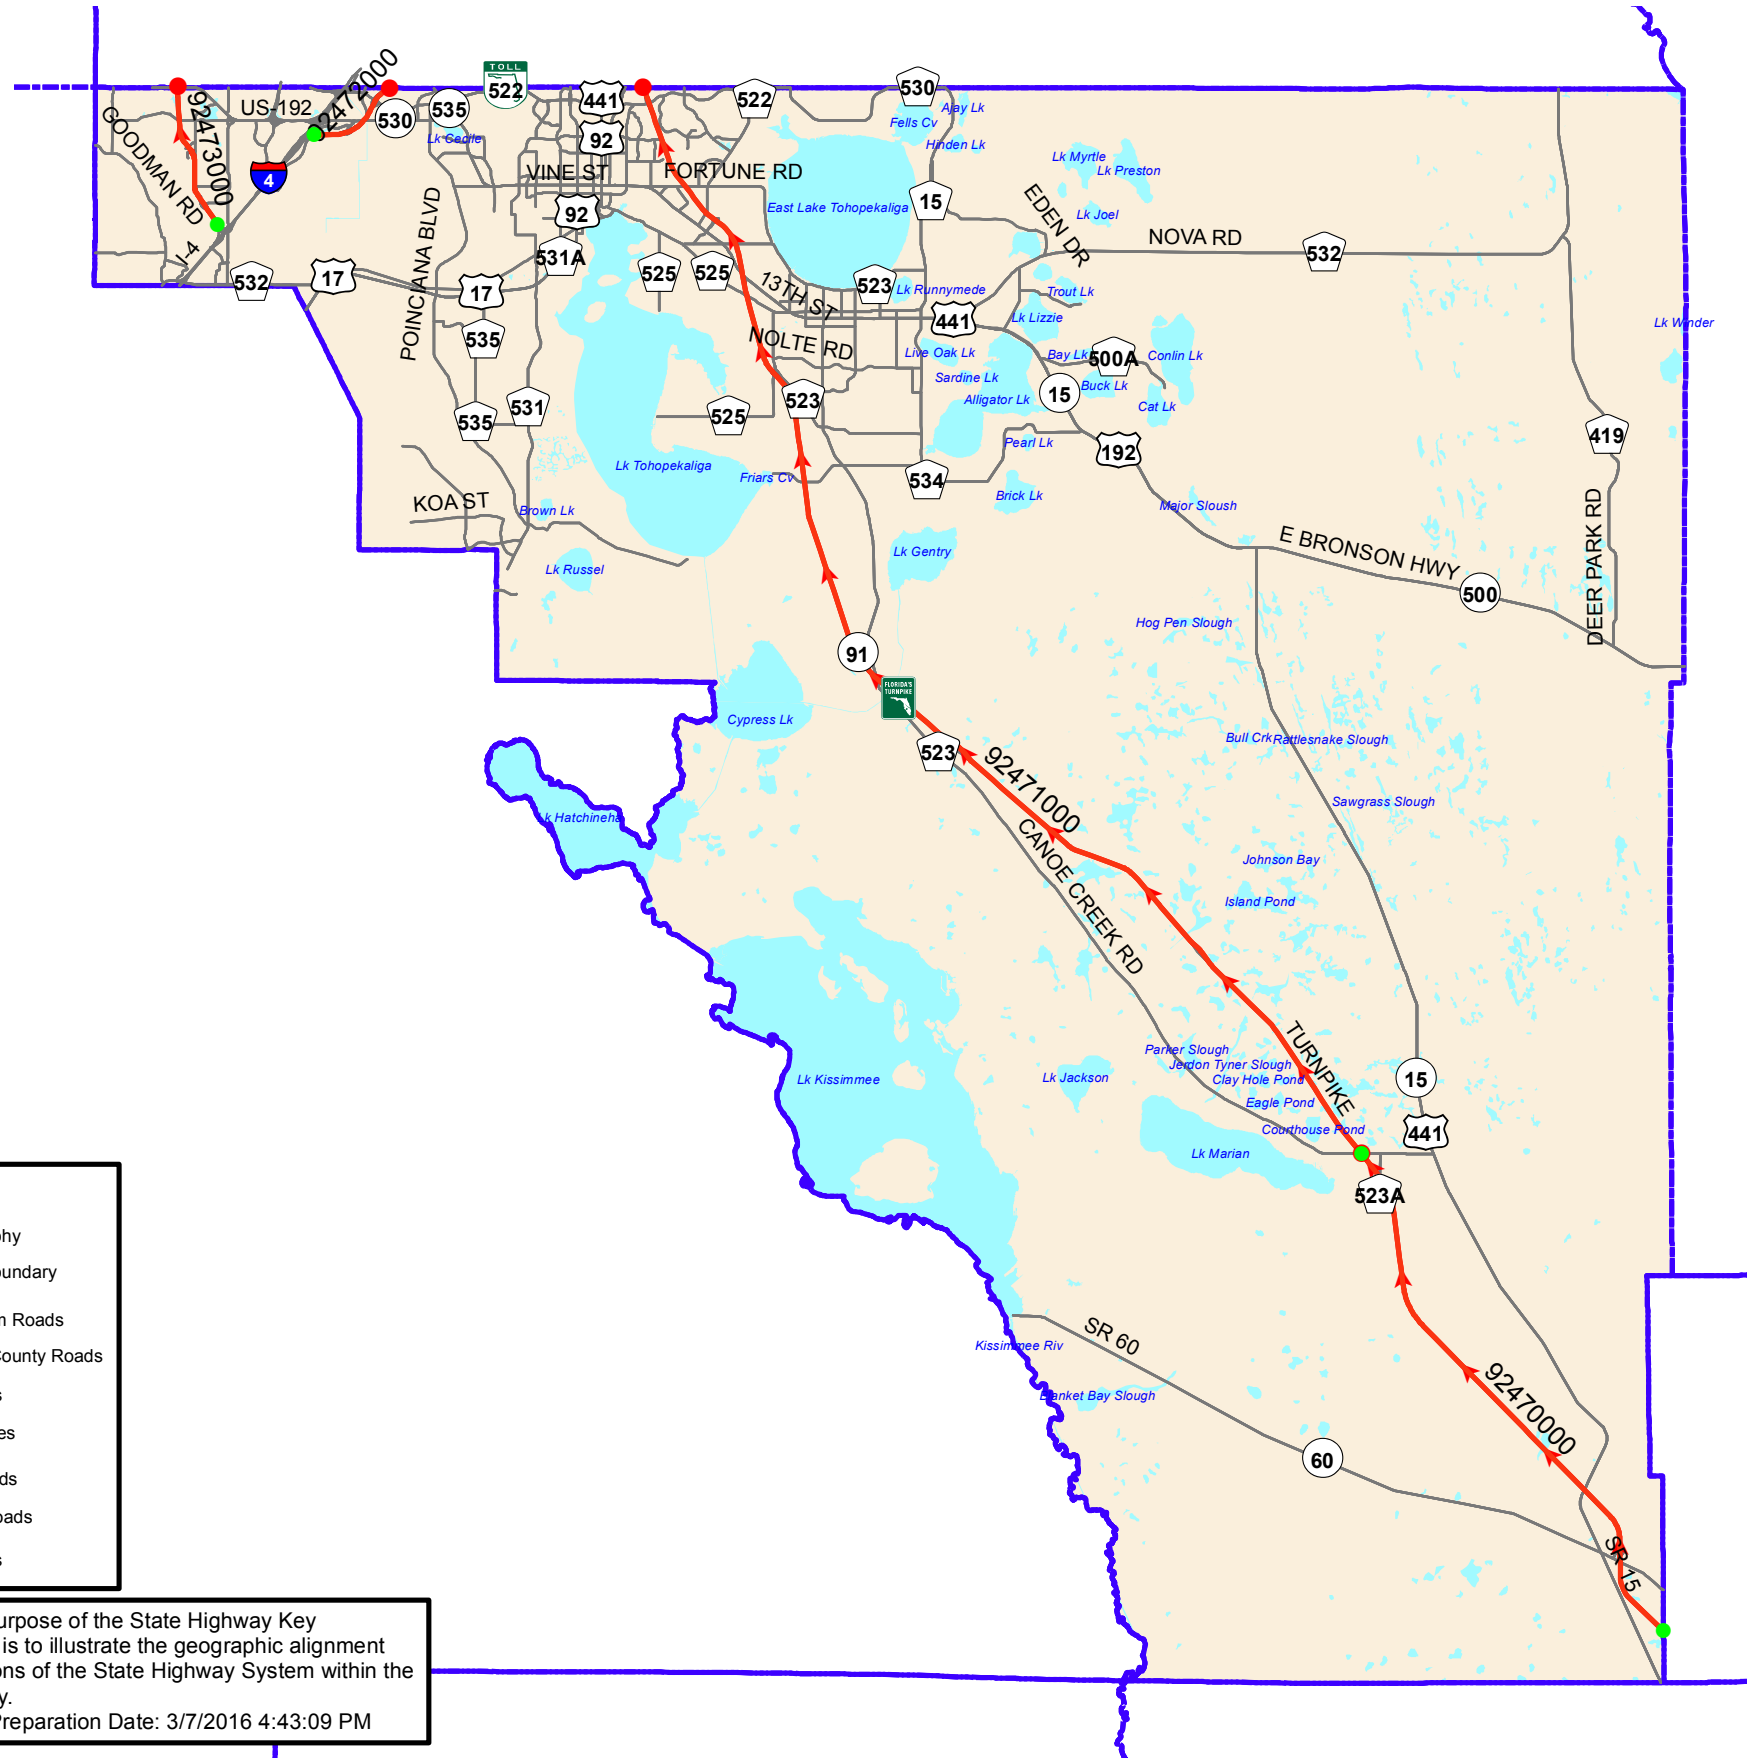

State Highway System Key Sheet Osceola County (Turnpike)

Legend

- Hydrography
- County Boundary
- On System Roads
- City and County Roads
- Interstates
- U.S. Routes
- State Roads
- County Roads
- Toll Roads

The purpose of the State Highway Key Sheet is to illustrate the geographic alignment locations of the State Highway System within the County.
 Map Preparation Date: 3/7/2016 4:43:09 PM