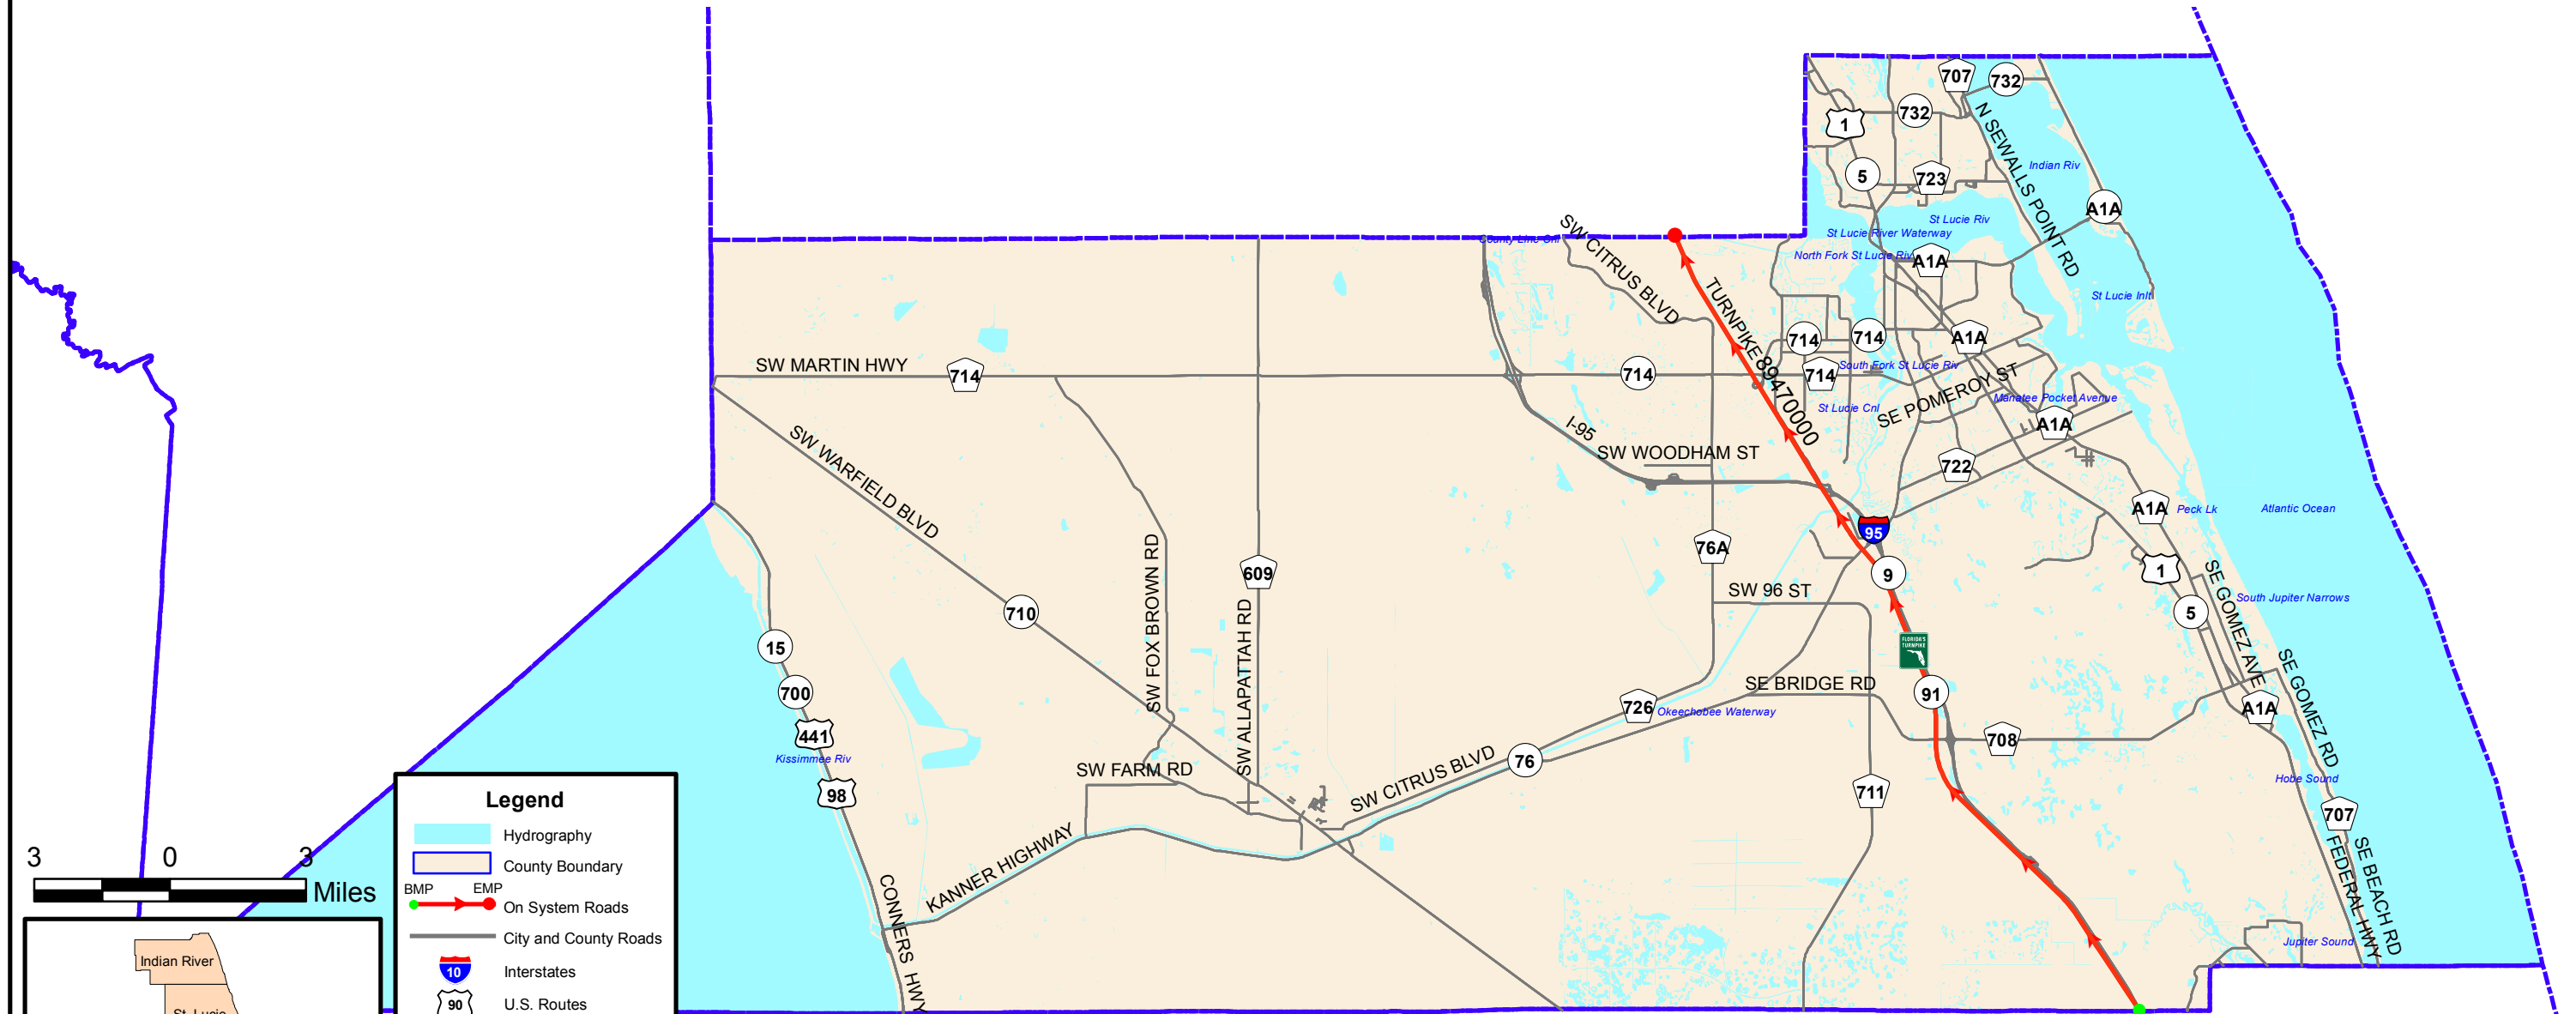

State Highway System Key Sheet

Martin County (Turnpike)

Legend

- Hydrography
- County Boundary
- On System Roads
- BMP
- EMP
- City and County Roads
- 10 Interstates
- 90 U.S. Routes
- 436 State Roads
- 545 County Roads
- 528 Toll Roads

The purpose of the State Highway Key Sheet is to illustrate the geographic alignment locations of the State Highway System within the County.
 Map Preparation Date: 3/7/2016 4:31:07 PM