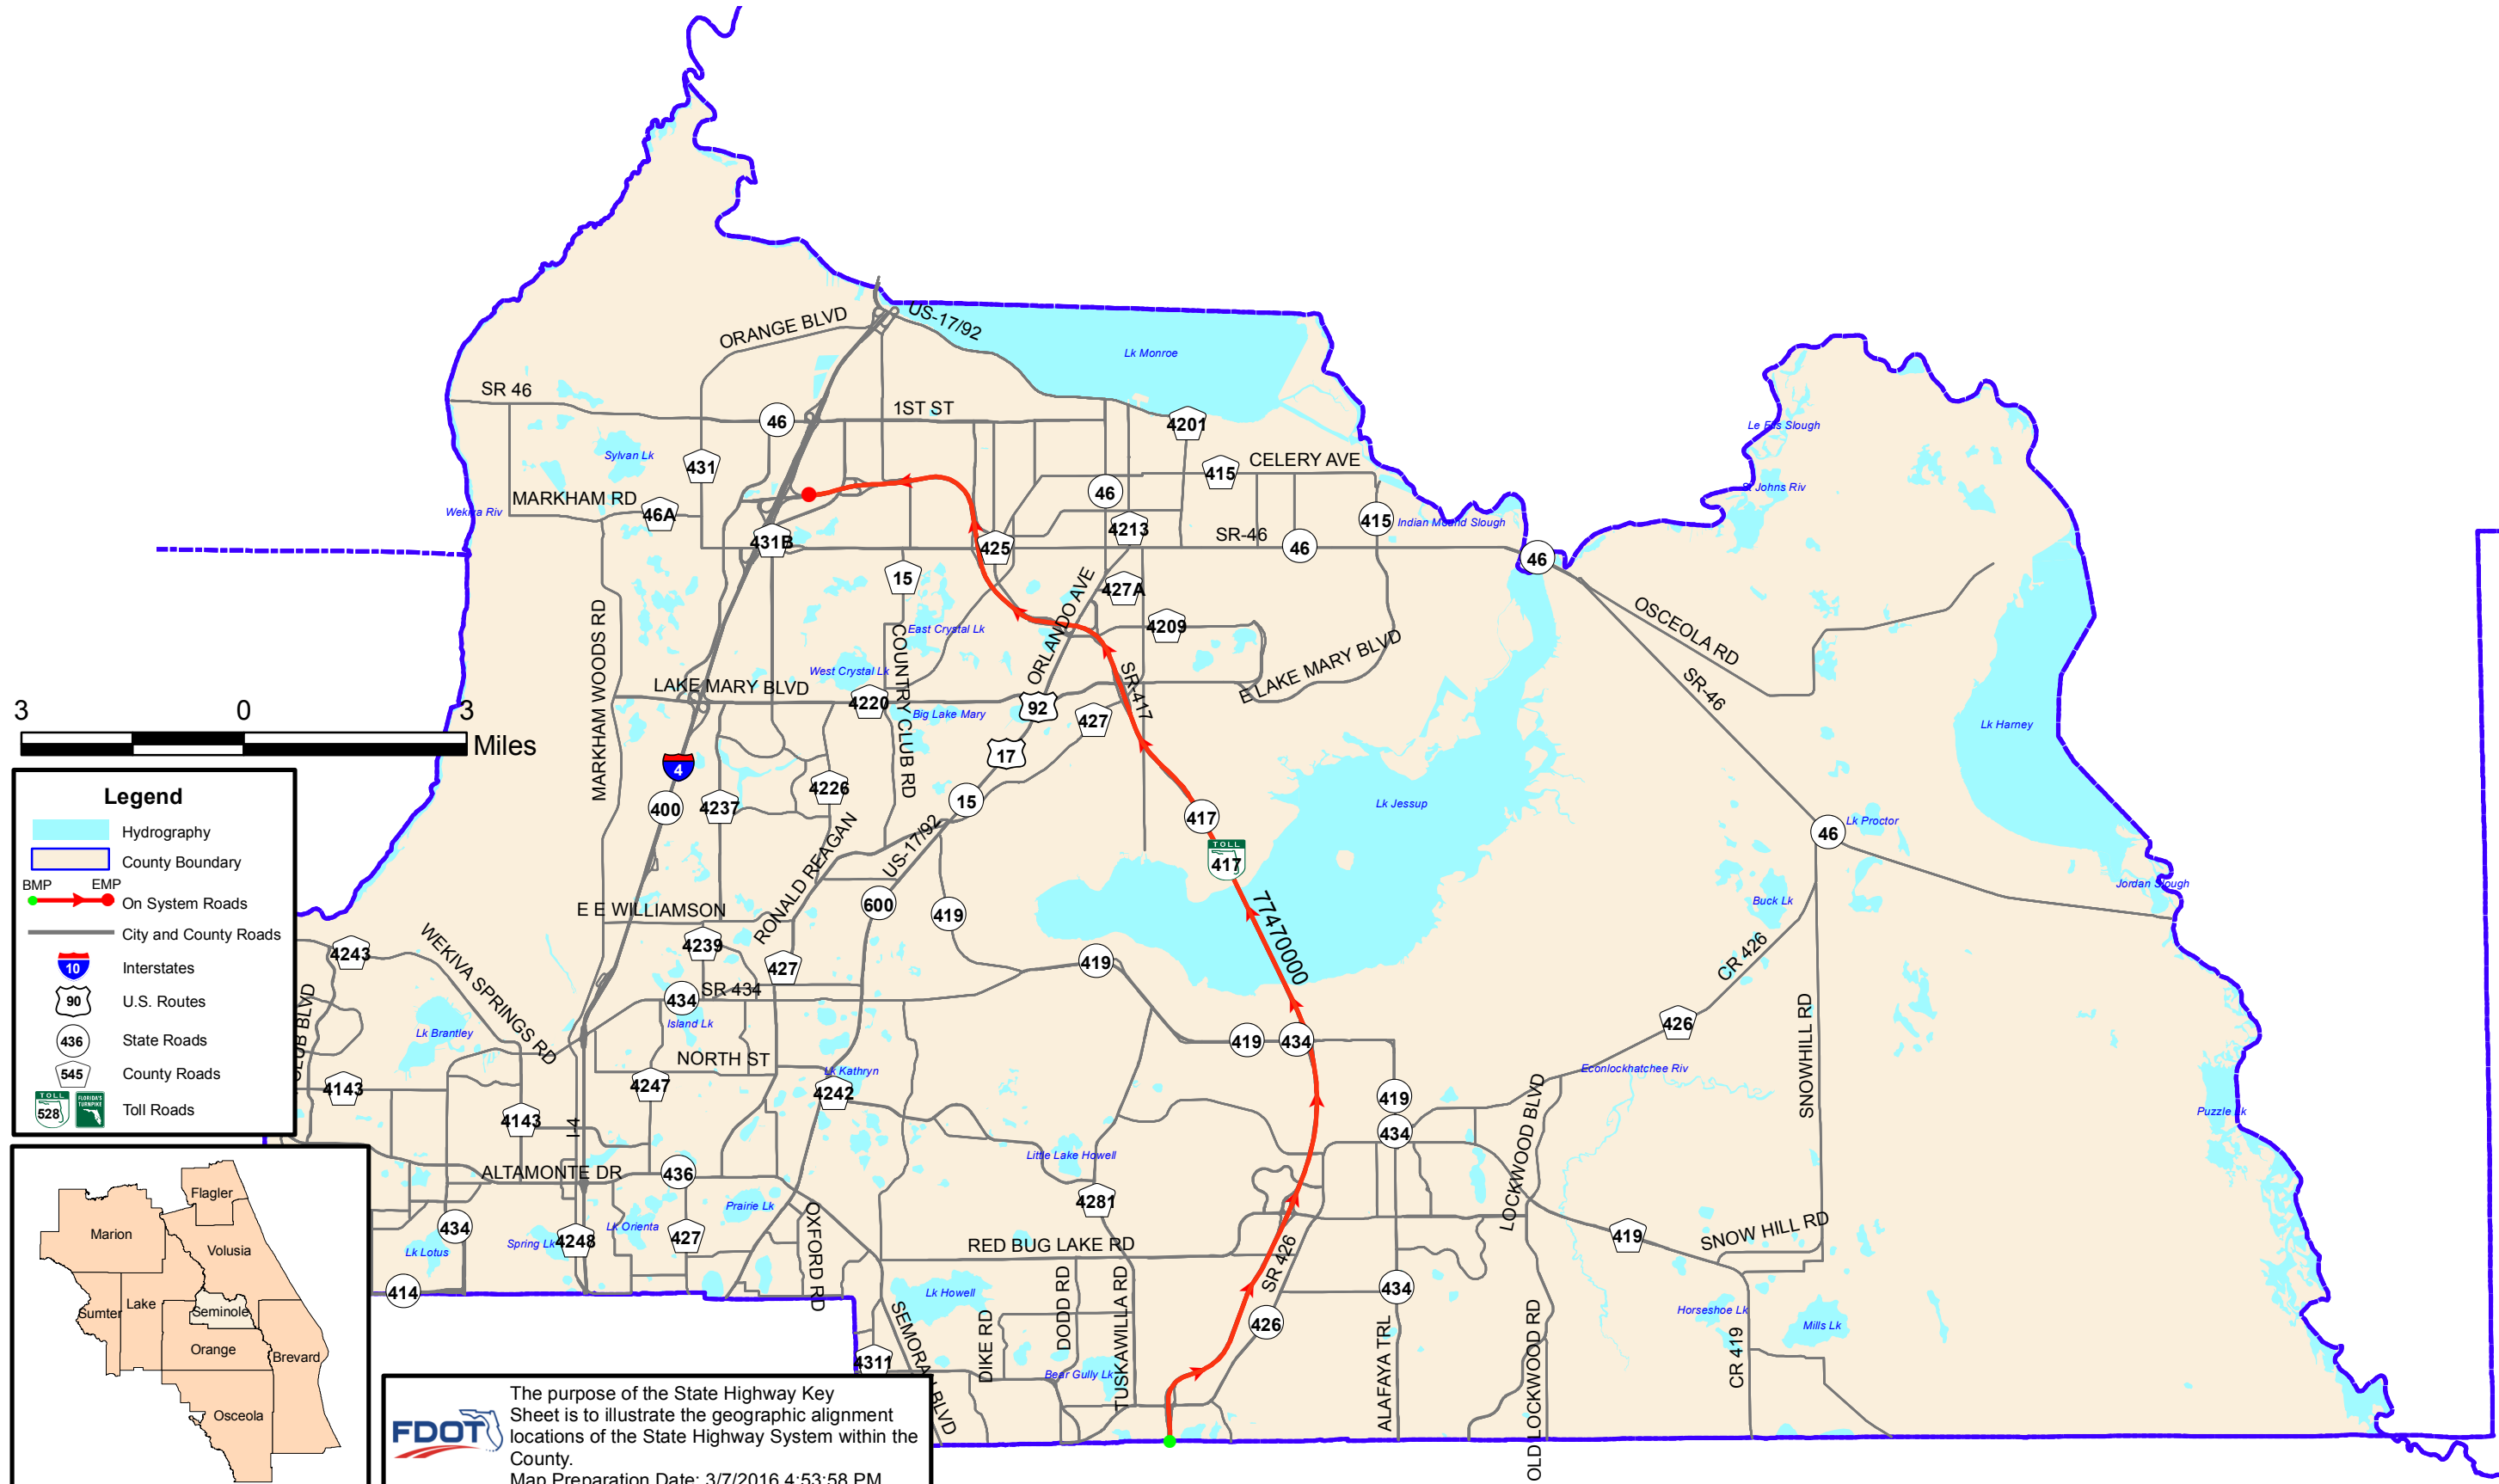

State Highway System Key Sheet Seminole County (Turnpike)

Legend

- Hydrography
- County Boundary
- BMP
- EMP
- On System Roads
- City and County Roads
- Interstates
- U.S. Routes
- State Roads
- County Roads
- Toll Roads

The purpose of the State Highway Key Sheet is to illustrate the geographic alignment locations of the State Highway System within the County.
Map Preparation Date: 3/7/2016 4:53:58 PM