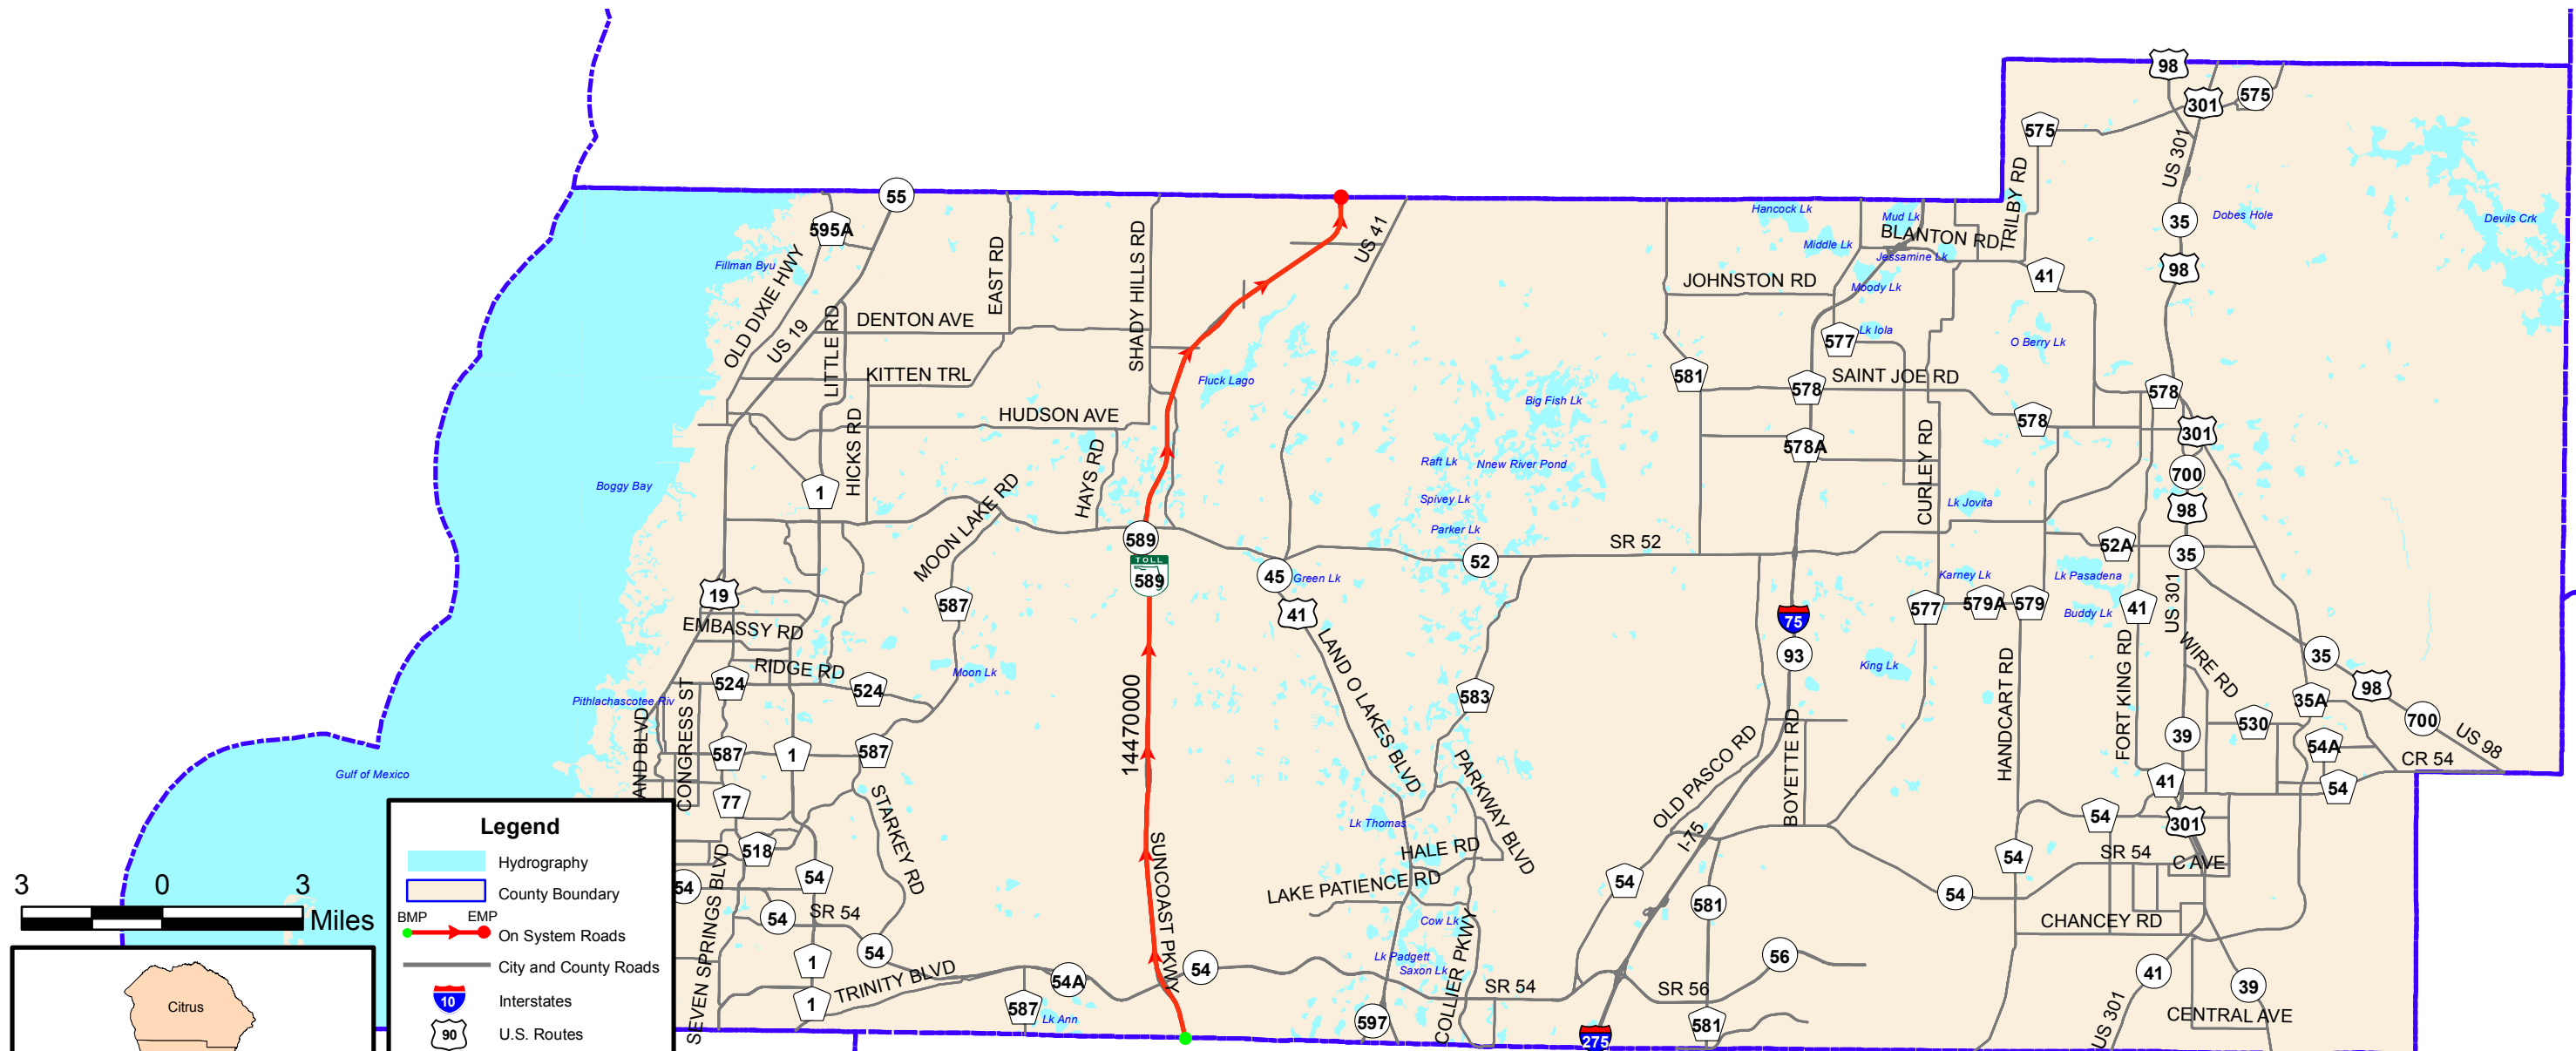

# State Highway System Key Sheet Pasco County (Turnpike)

**Legend**

- Hydrography
- County Boundary
- On System Roads
- BMP
- EMP
- City and County Roads
- Interstates
- U.S. Routes
- State Roads
- County Roads
- Toll Roads

The purpose of the State Highway Key Sheet is to illustrate the geographic alignment locations of the State Highway System within the County.  
 Map Preparation Date: 3/7/2016 4:49:07 PM