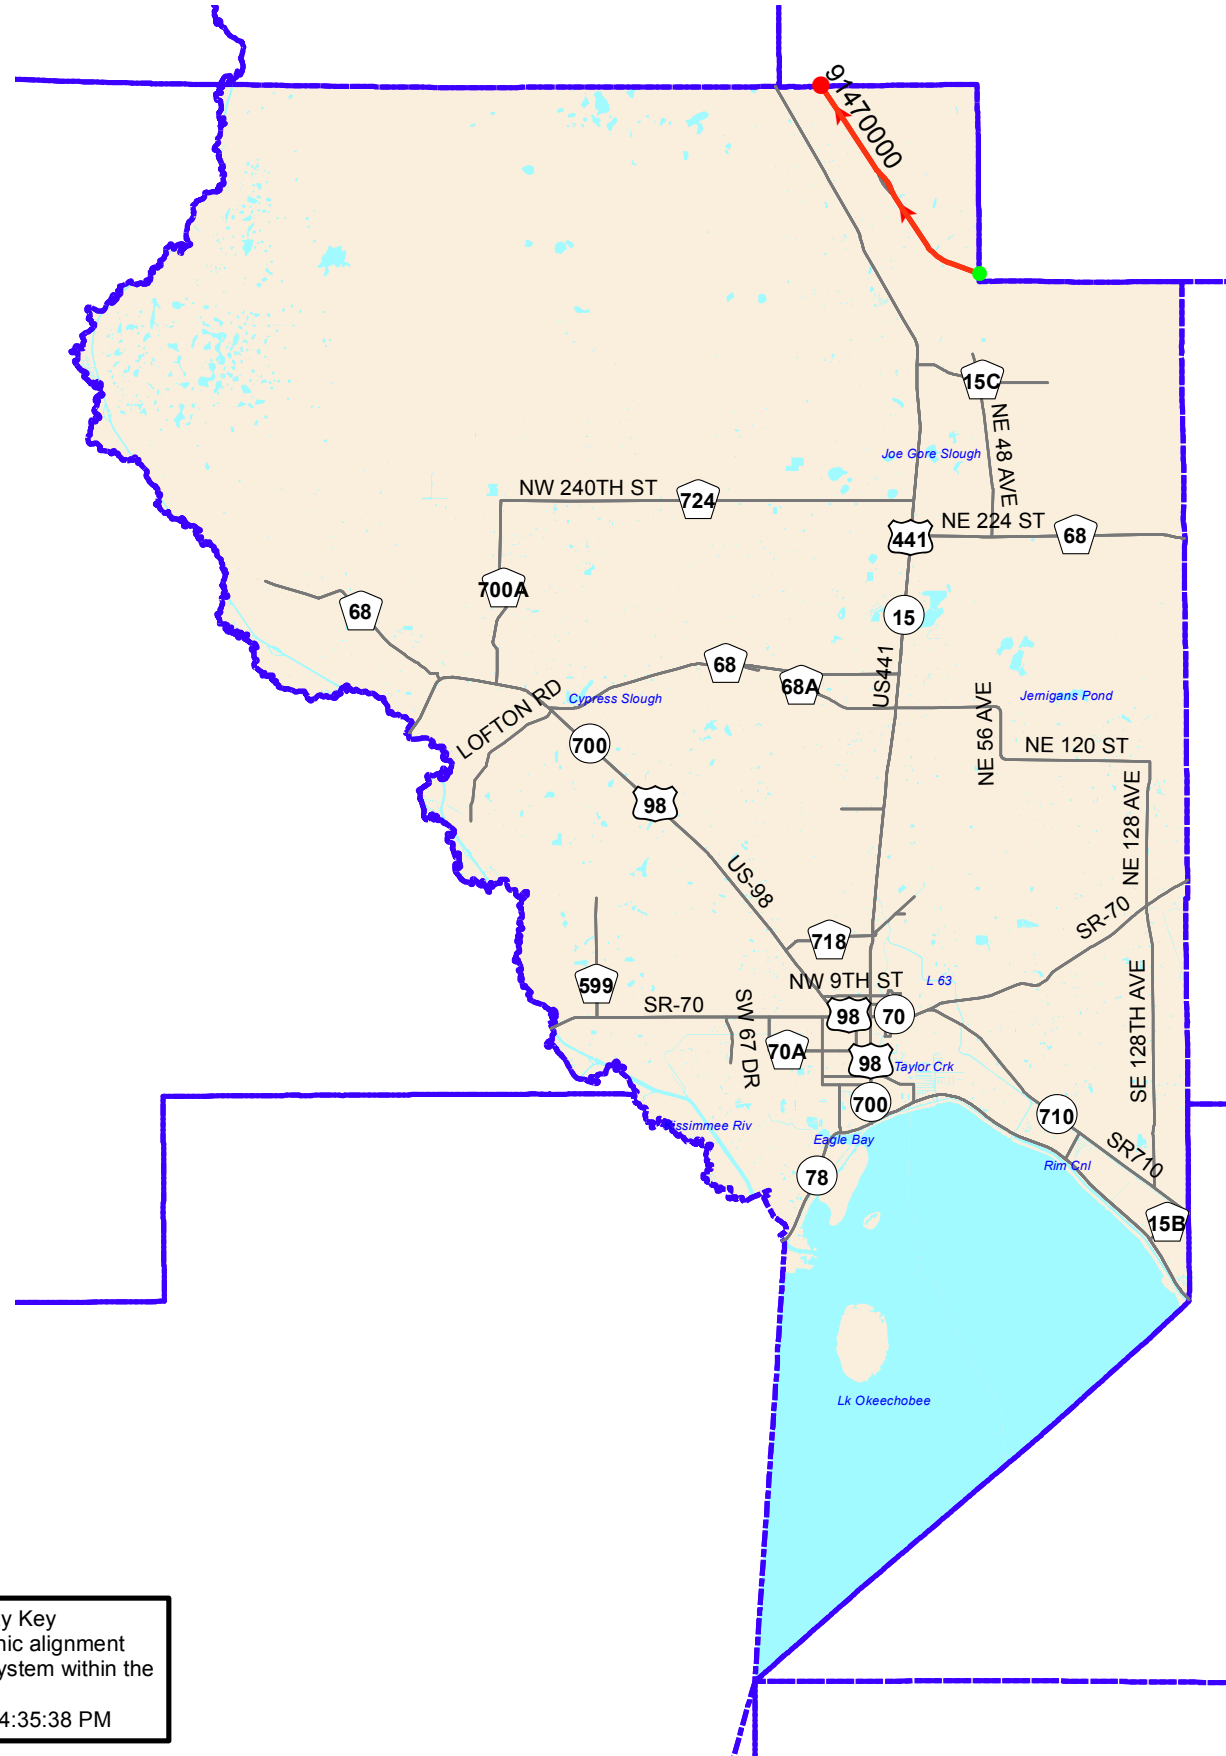

State Highway System Key Sheet Okeechobee County (Turnpike)

Legend

- Hydrography
- County Boundary
- On System Roads
- City and County Roads
- Interstates
- U.S. Routes
- State Roads
- County Roads
- Toll Roads

The purpose of the State Highway Key Sheet is to illustrate the geographic alignment locations of the State Highway System within the County.
 Map Preparation Date: 3/7/2016 4:35:38 PM